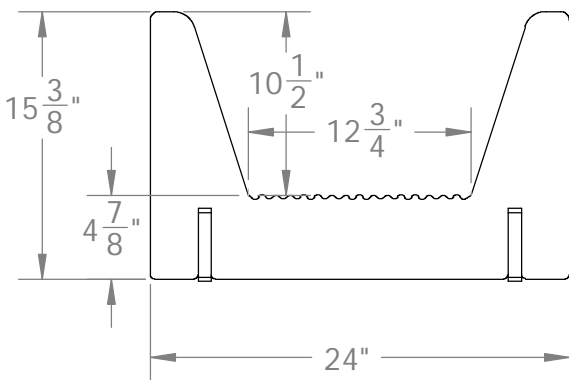

FOOT-PRINT: 12"W X 24" DEEP X 15-3/8" TALL

SOLD IN PACK OF 5

CARTON SIZE (5/CTN): 16X24X10, 45 LBS

ACCOMODATES MINIMUM SAMPLE
 WIDTH OF 12"

SLIP IT TOGETHER
 NO TOOLS REQUIRED!

WE CAN MAKE THIS DISPLAY IN MANY DIFFERENT SIZES AND
 CONFIGURATIONS, CONTACT US TO FIND OUT!