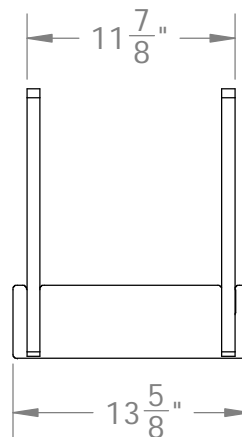

FOOT-PRINT: 12"W X 24" DEEP X 15-3/8" TALL

SOLD IN PACK OF 5

CARTON SIZE (5/CTN): 16X24X10, 45 LBS

ACCOMODATES MINIMUM SAMPLE
 WIDTH OF 12"

SLIP IT TOGETHER
 NO TOOLS REQUIRED!

WE CAN MAKE THIS DISPLAY IN MANY DIFFERENT SIZES AND
 CONFIGURATIONS, CONTACT US TO FIND OUT!