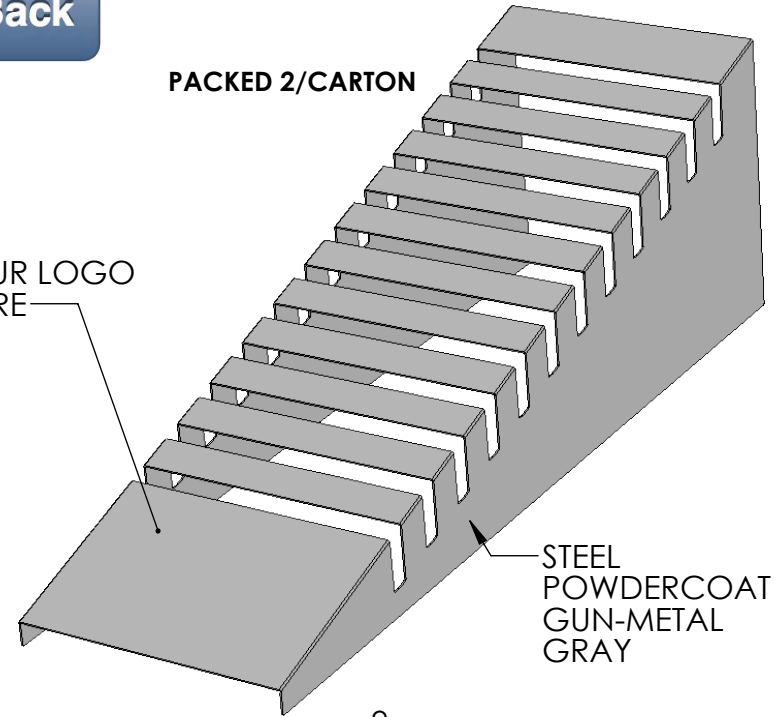

Back

ALL METAL (STEEL) DISPLAY

PACKED 2/CARTON

APPLY YOUR LOGO
DECAL HERE

REPRESENTATION
OF 12X24 SAMPLES AND 24X24 SAMPLES
IN DISPLAY. CAN ACCOMMODATE UP TO
1/2" THICK SAMPLES AND
WIDTH FROM 12" TO 24" WIDE

STEEL
POWDERCOAT
GUN-METAL
GRAY

9/16"

DETAIL B
SCALE 2 : 7