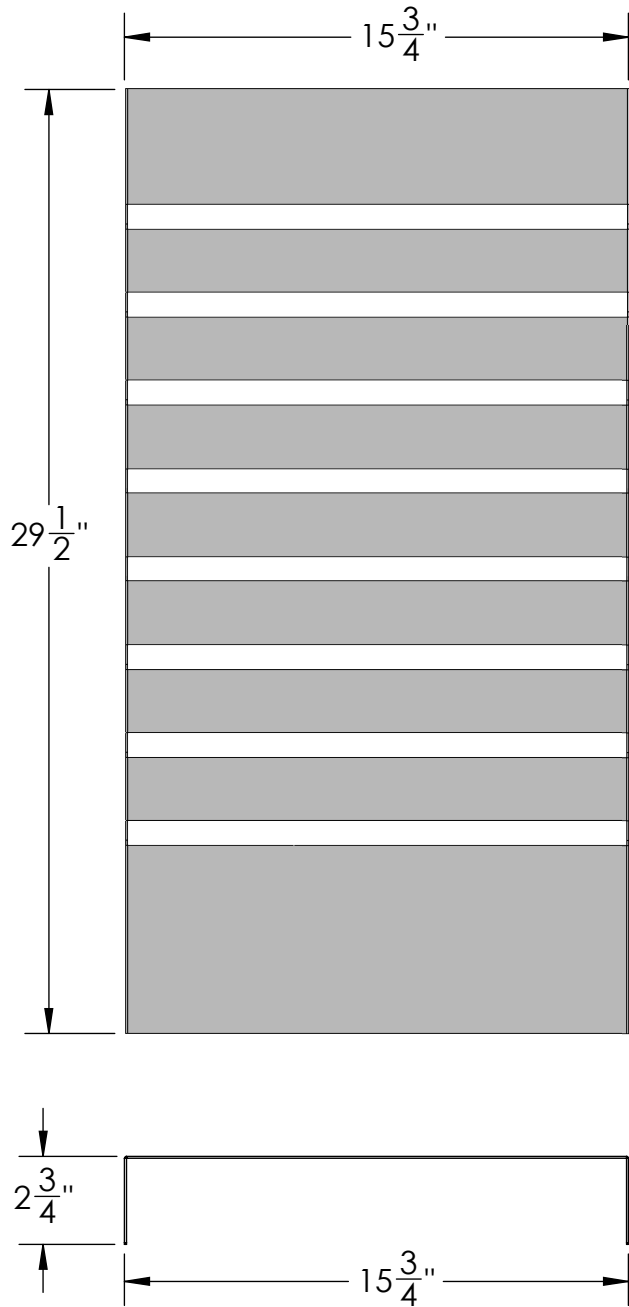

Back

ALL METAL (STEEL) DISPLAY

PACKED 2/CARTON

APPLY YOUR LOGO
DECAL HERE

POWDERCOATED
GUN-METAL GRAY

REPRESENTATION
OF 24X48 SAMPLE
CAN ACCOMMODATE
UP TO 1/2" THICK SAMPLES
AND WIDTH FROM 18" TO 24" WIDE

DETAIL B
SCALE 1 : 2