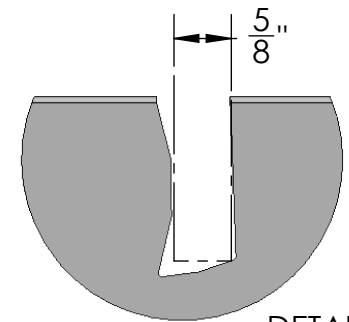

Back

ALL METAL (STEEL) DISPLAY

PACKED 2/CARTON

APPLY YOUR LOGO
DECAL HERE

POWDERCOATED
GUN-METAL GRAY

REPRESENTATION
OF 24X48 SAMPLE
CAN ACCOMMODATE
UP TO 1/2" THICK SAMPLES
AND WIDTH FROM 18" TO 24" WIDE

DETAIL B
SCALE 1 : 2