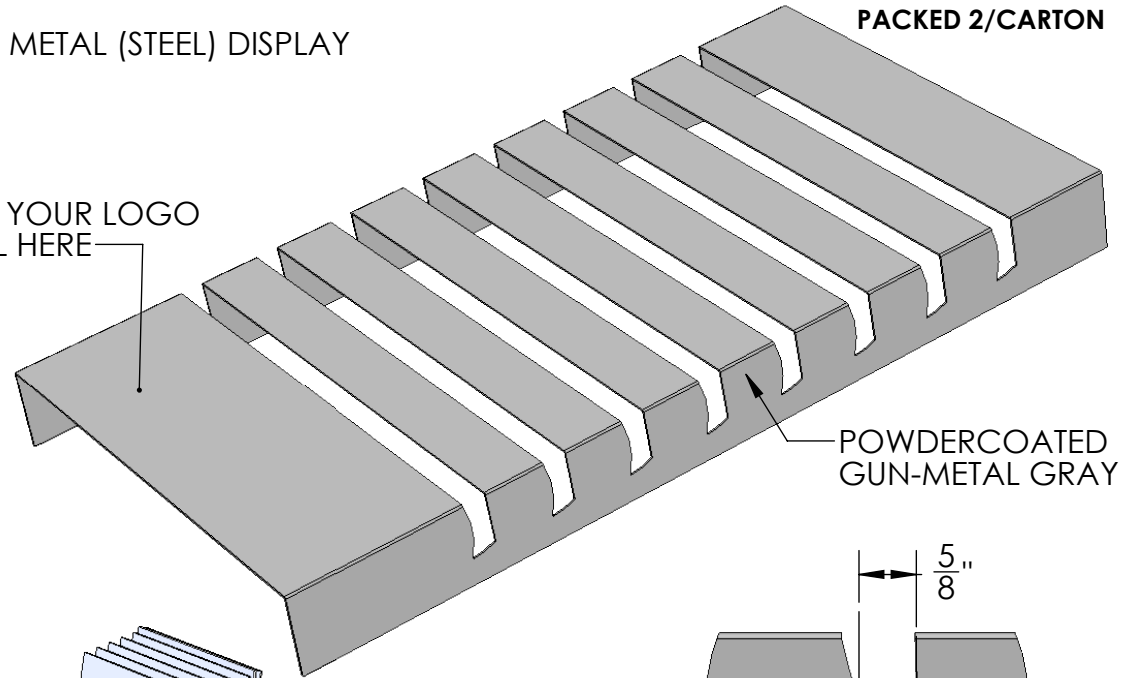

Back

ALL METAL (STEEL) DISPLAY

PACKED 2/CARTON

APPLY YOUR LOGO
DECAL HERE

POWDERCOATED
GUN-METAL GRAY

REPRESENTATION
OF 24X48 SAMPLE
CAN ACCOMMODATE
UP TO 1/2" THICK SAMPLES
AND WIDTH FROM 18" TO 24" WIDE

DETAIL B
SCALE 1 : 2