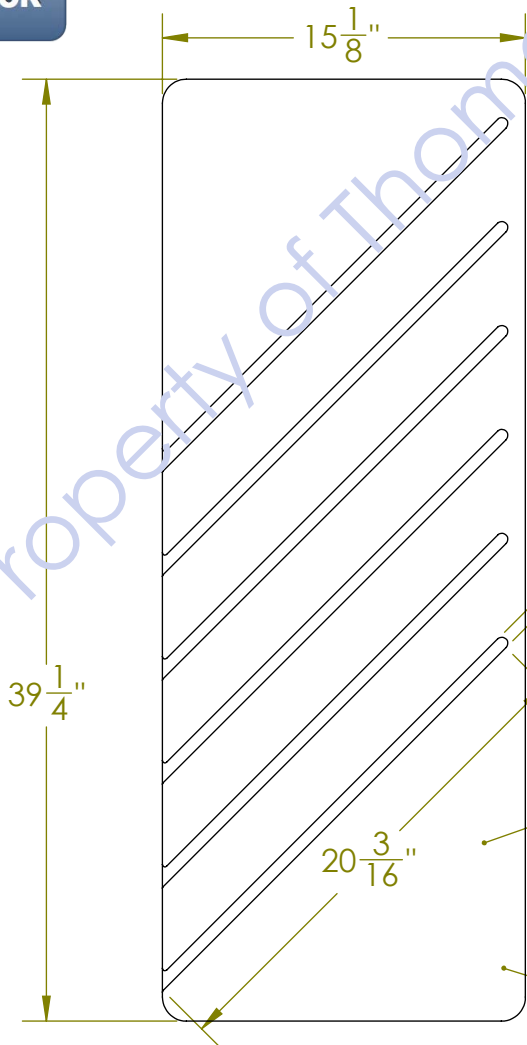

Back

SAMPLE DEPICTED:
60 CM WIDE X 120 CM TALL
X 11MM THICK

12.7 MM

ALL WHITE DISPLAY
WITH WHITE PAINTED
EDGES

BLACK
SCREEN-PRINTED
LOGO (2X)