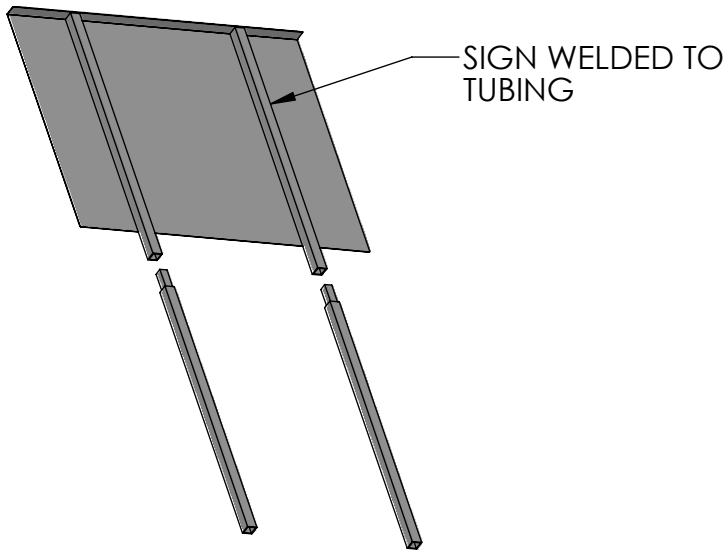

BLACK POLY PLASTIC FOR OUTDOOR USE

Back

DISPLAY STRUCTURE IS 1/2" THICK PLASTIC

DIMENSION OF SHEETMETAL HEADER PANEL (COLOR IS BLACK POWDERCOAT)

FRONT VIEW

SIDE VIEW

TUBES SLIP TOGETHER SO FITS IN PACKAGE BETTER FOR SHIPPING