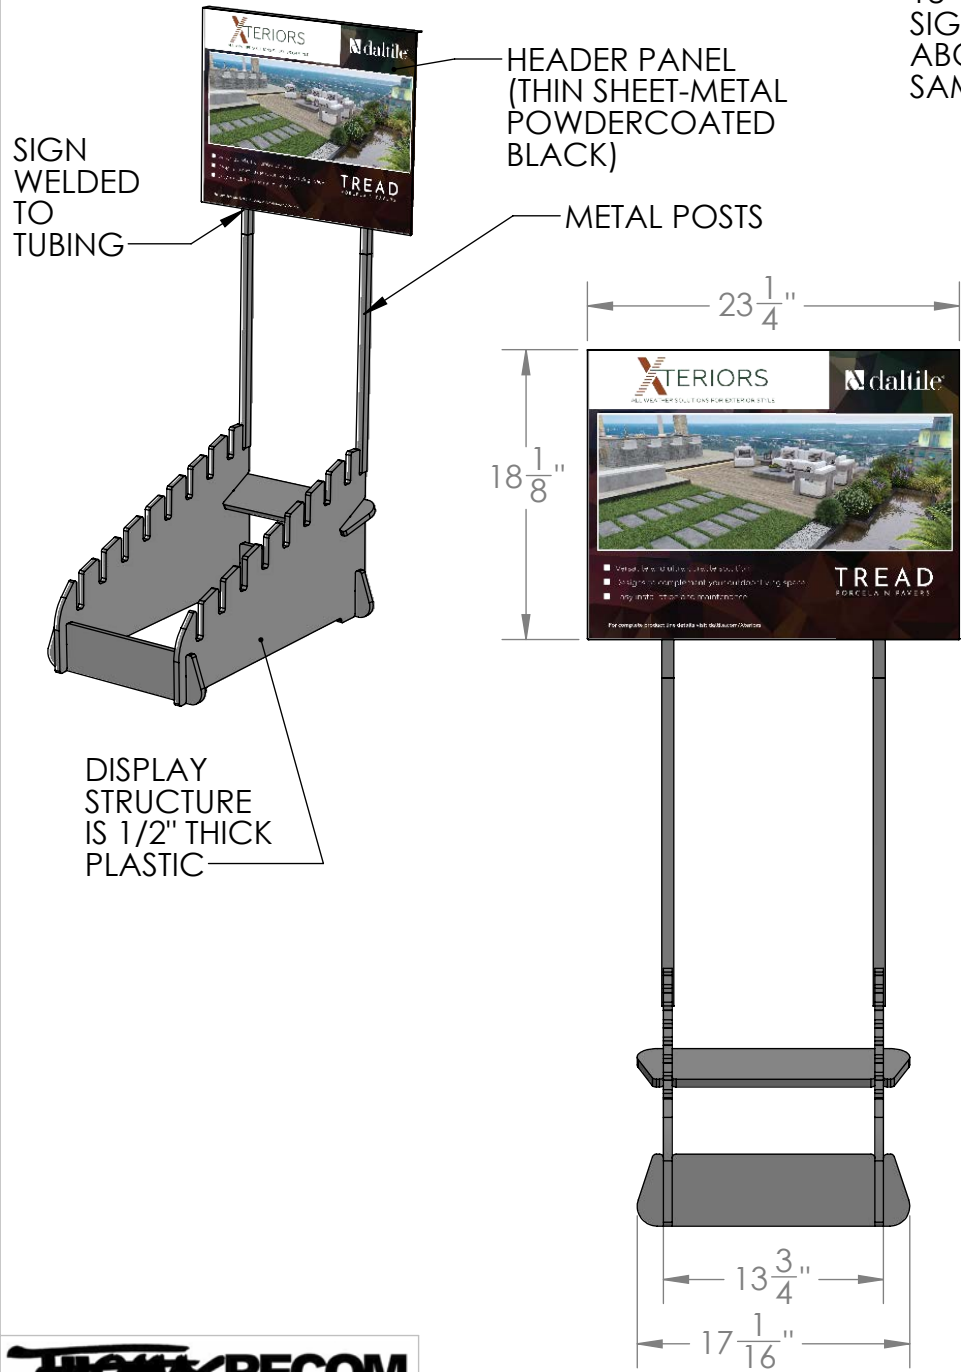

BLACK POLY PLASTIC FOR OUTDOOR USE

Back

DISPLAY STRUCTURE IS 1/2" THICK PLASTIC

DIMENSION OF SHEETMETAL HEADER PANEL (COLOR IS BLACK POWDERCOAT)

FRONT VIEW

SIDE VIEW

TUBES SLIP TOGETHER SO FITS IN PACKAGE BETTER FOR SHIPPING