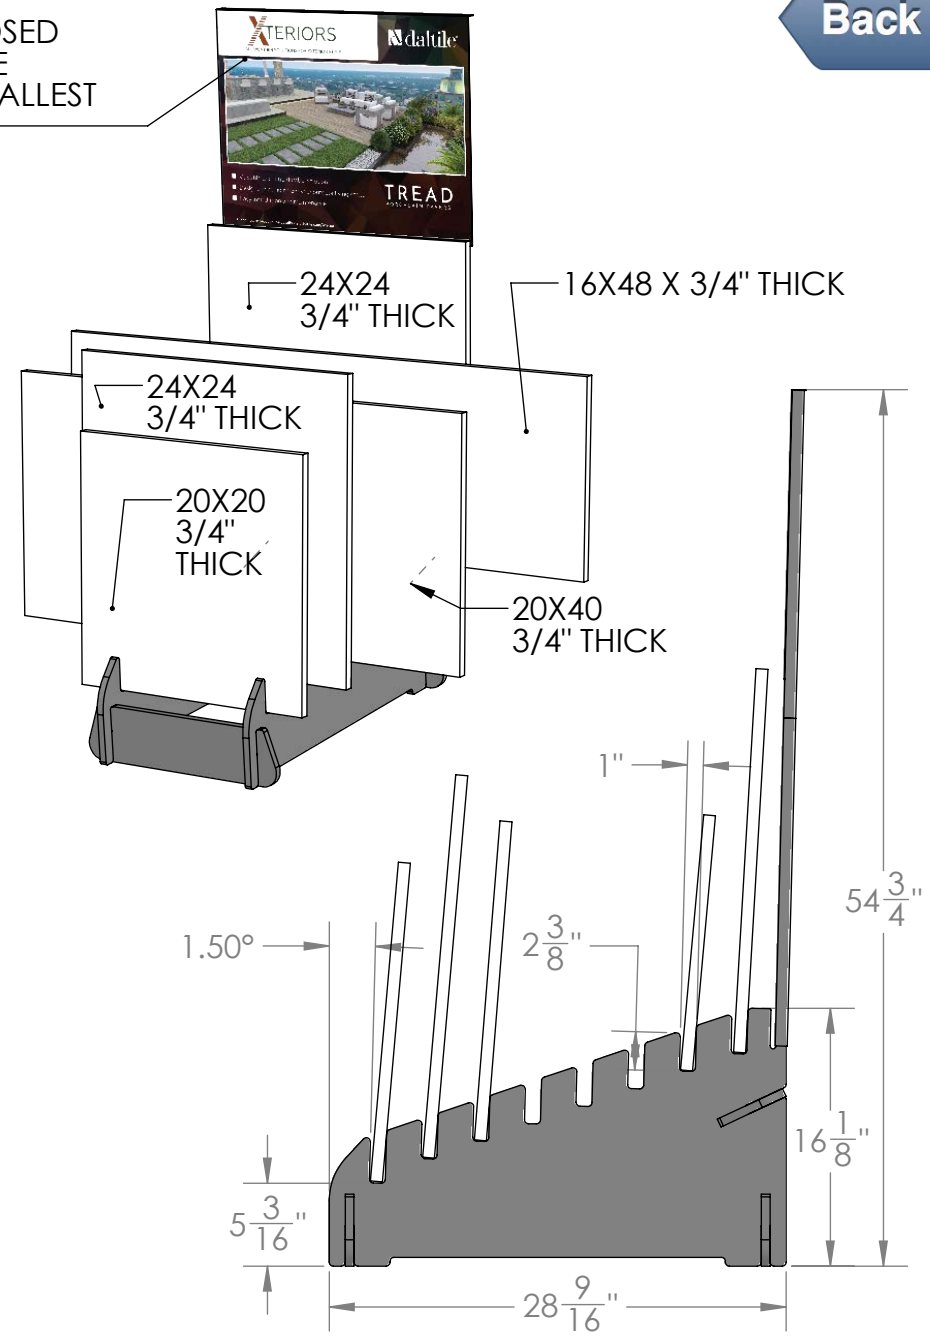

BLACK POLY PLASTIC FOR OUTDOOR USE

Back

DISPLAY STRUCTURE IS 1/2" THICK PLASTIC

DIMENSION OF SHEETMETAL HEADER PANEL (COLOR IS BLACK POWDERCOAT)

FRONT VIEW

SIDE VIEW

TUBES SLIP TOGETHER SO FITS IN PACKAGE BETTER FOR SHIPPING