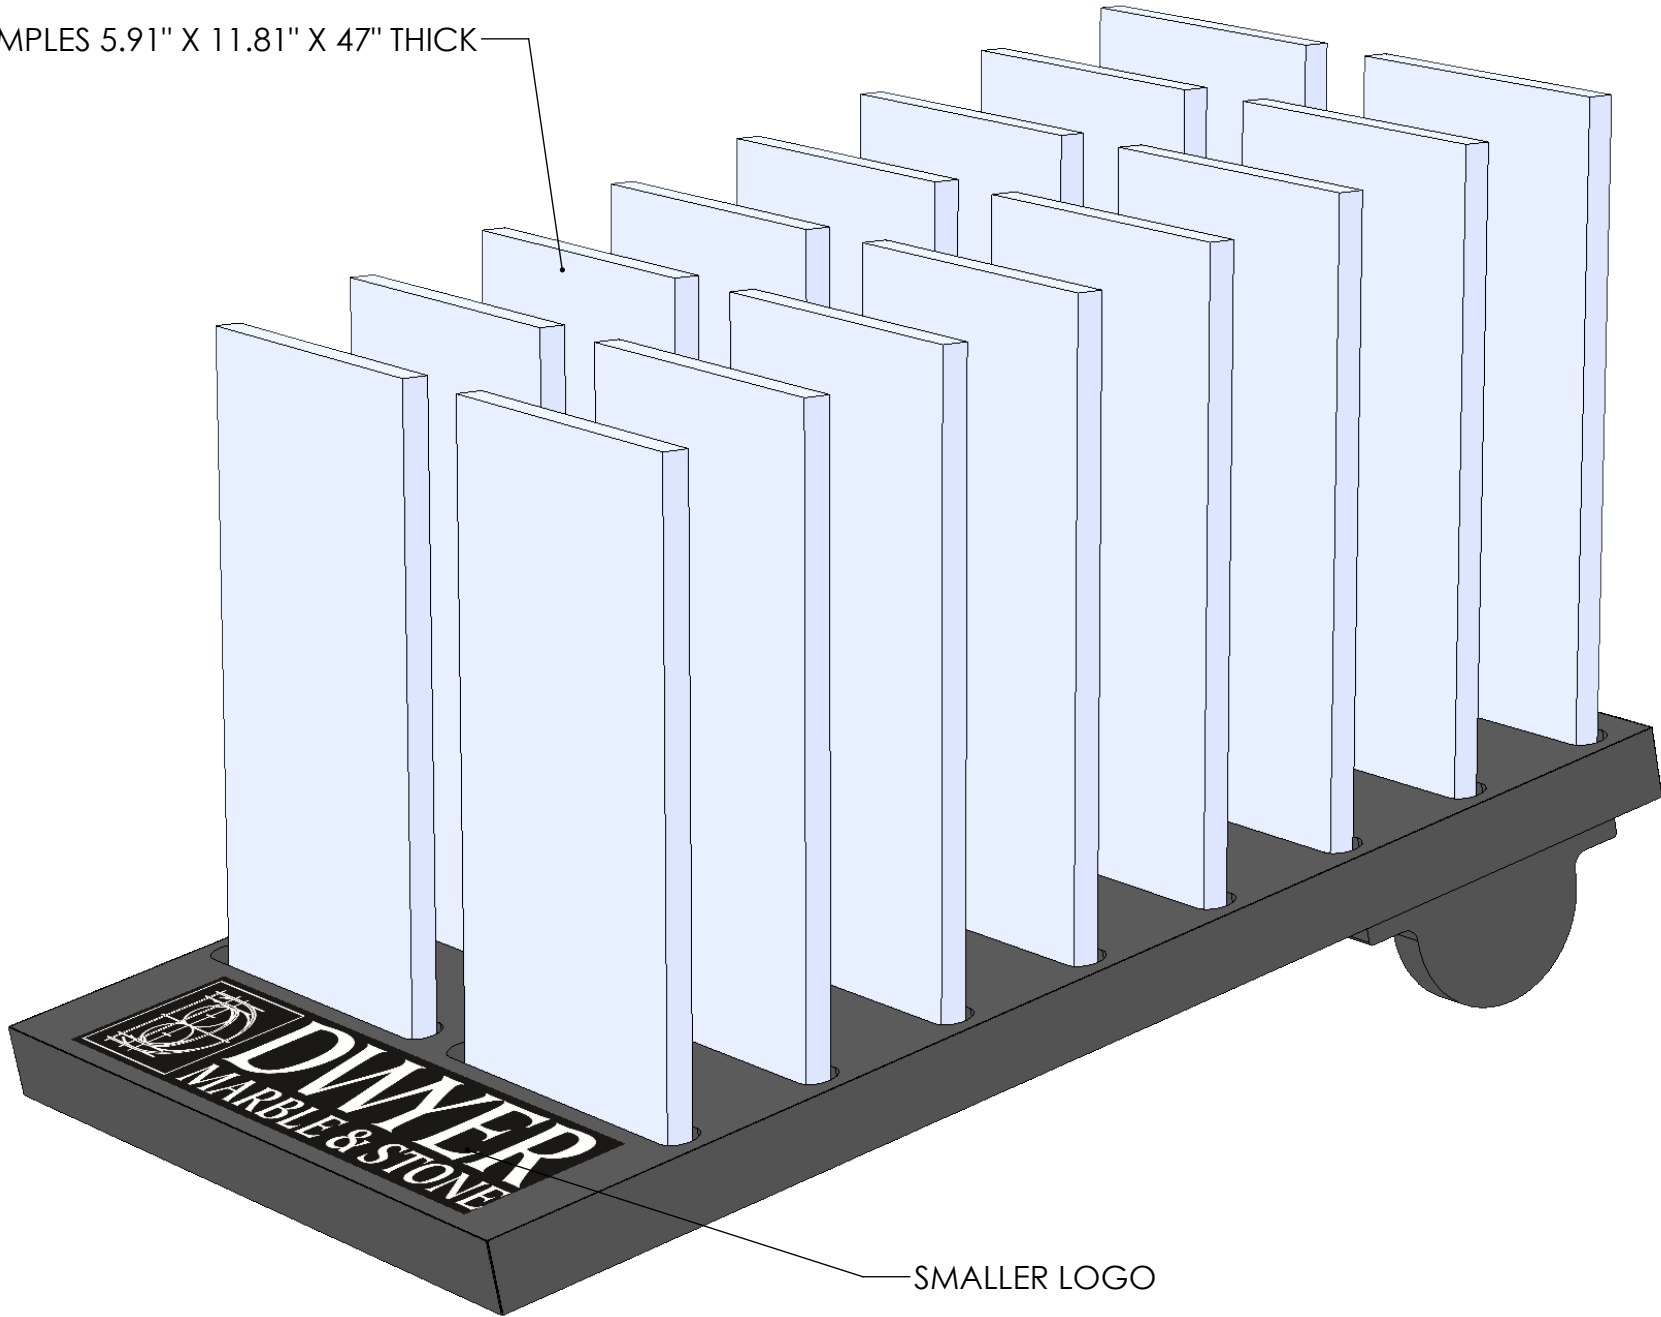

SAMPLES 5.91" X 11.81" X 47" THICK

SMALLER LOGO