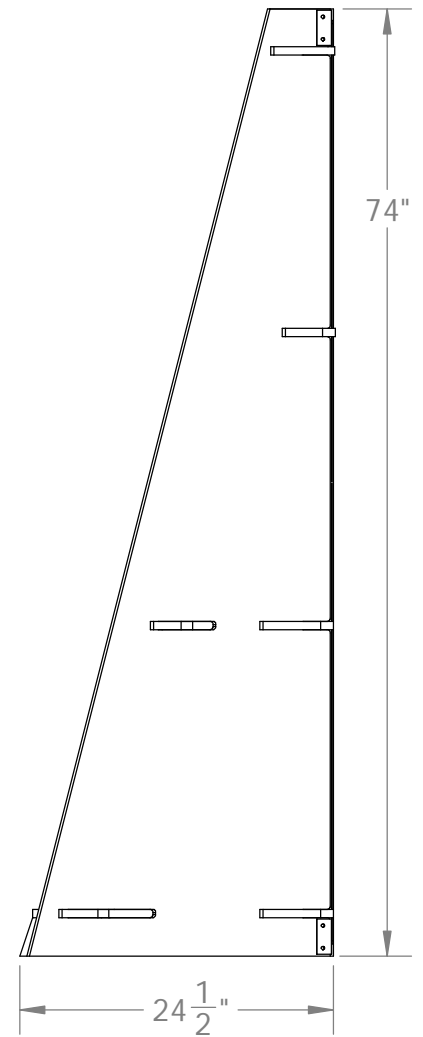

Back

ALL 5/8" THICK  
BLACK MDF  
WITH BLACK  
PAINTED EDGES

CAPACITY:  
68 SAMPLES

EASY ASSEMBLY:  
ALL SLIP TOGETHER  
ASSEMBLY EXCEPT FOR  
THE REAR CROSS-BRACES.

METAL ATTACHMENT  
BRACKETS (2) ON  
EACH SIDE PANEL

CROSS BRACES (2)  
ATTACH TO BRACKETS  
WITH NUT AND BOLT  
(WILL PREVENT DISPLAY  
FROM LEANING OVER)