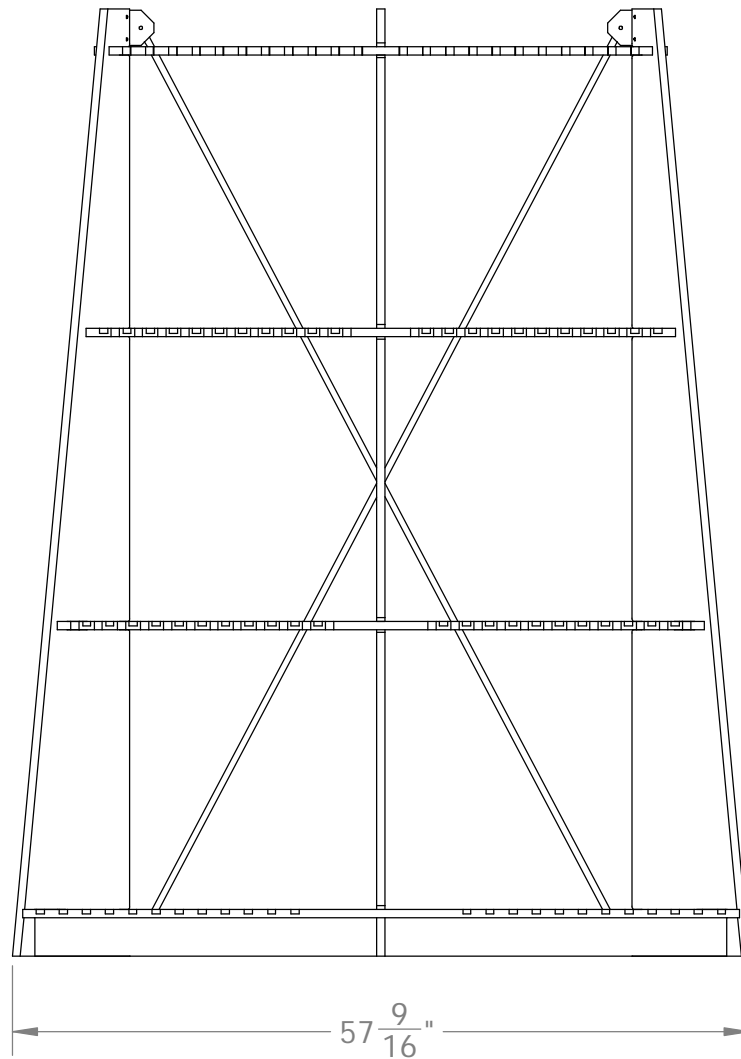

Back

ALL 5/8" THICK  
BLACK MDF  
WITH BLACK  
PAINTED EDGES

CAPACITY:  
68 SAMPLES

EASY ASSEMBLY:  
ALL SLIP TOGETHER  
ASSEMBLY EXCEPT FOR  
THE REAR CROSS-BRACES.

METAL ATTACHMENT  
BRACKETS (2) ON  
EACH SIDE PANEL

CROSS BRACES (2)  
ATTACH TO BRACKETS  
WITH NUT AND BOLT  
(WILL PREVENT DISPLAY  
FROM LEANING OVER)