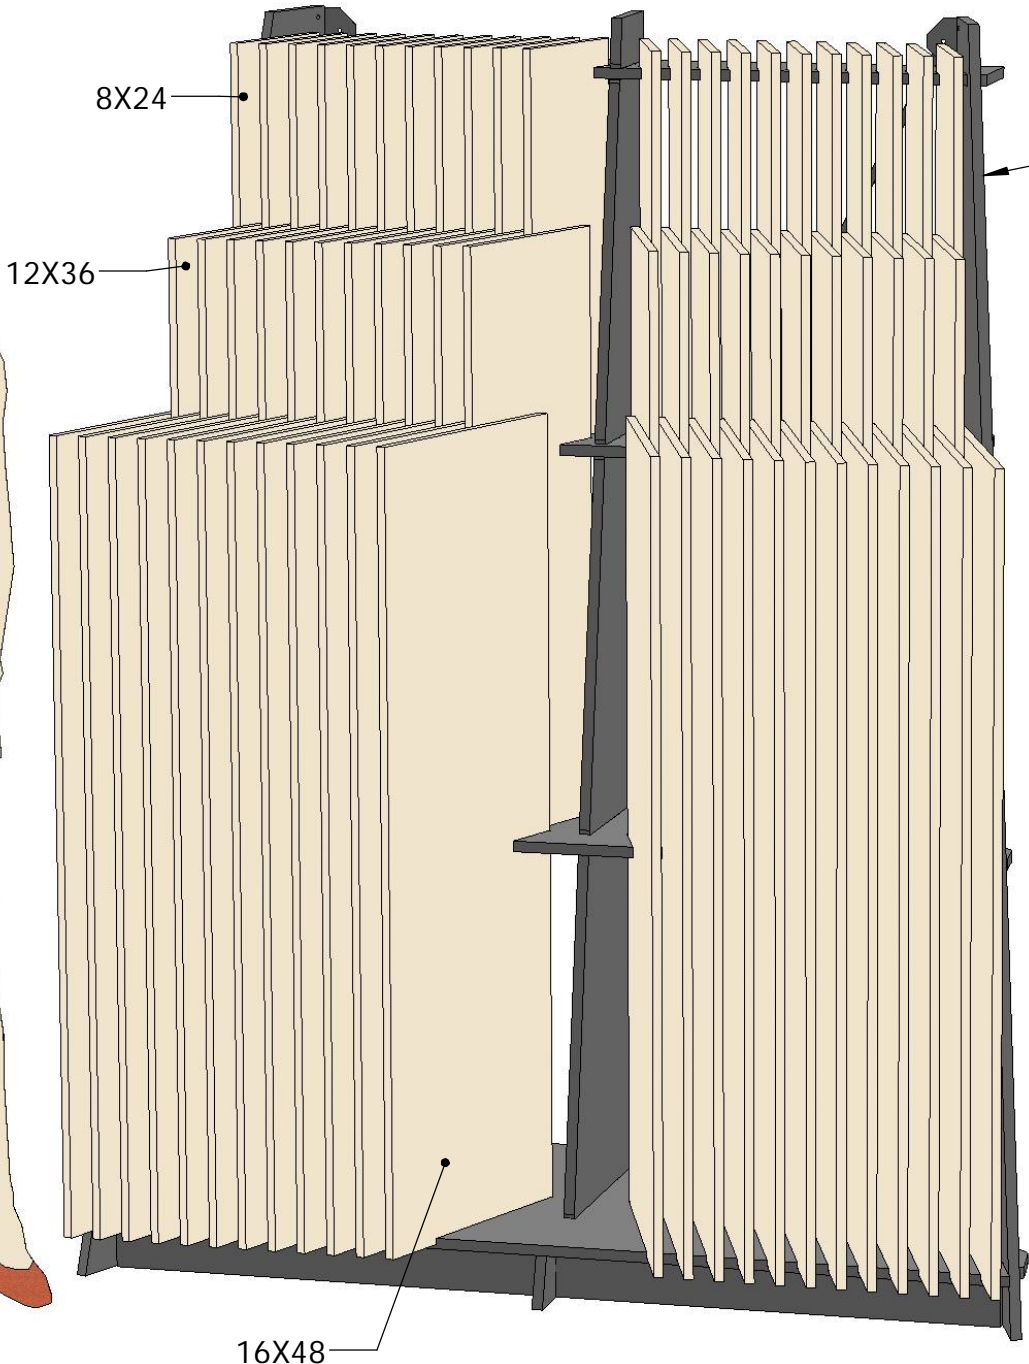

Back

ALL 5/8" THICK  
BLACK MDF  
WITH BLACK  
PAINTED EDGES

CAPACITY:  
68 SAMPLES

EASY ASSEMBLY:  
ALL SLIP TOGETHER  
ASSEMBLY EXCEPT FOR  
THE REAR CROSS-BRACES.

METAL ATTACHMENT  
BRACKETS (2) ON  
EACH SIDE PANEL

CROSS BRACES (2)  
ATTACH TO BRACKETS  
WITH NUT AND BOLT  
(WILL PREVENT DISPLAY  
FROM LEANING OVER)