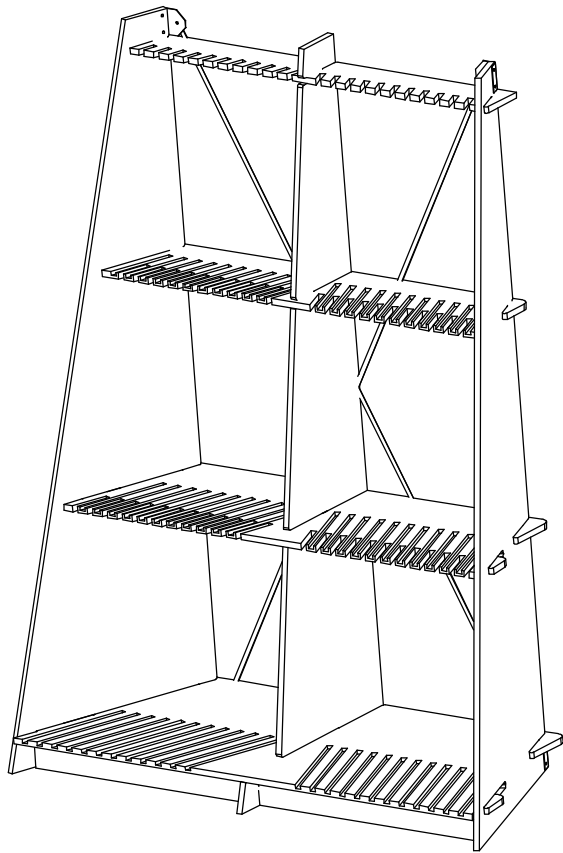

Back

ALL 5/8" THICK  
BLACK MDF  
WITH BLACK  
PAINTED EDGES

CAPACITY:  
68 SAMPLES

EASY ASSEMBLY:  
ALL SLIP TOGETHER  
ASSEMBLY EXCEPT FOR  
THE REAR CROSS-BRACES.

METAL ATTACHMENT  
BRACKETS (2) ON  
EACH SIDE PANEL

CROSS BRACES (2)  
ATTACH TO BRACKETS  
WITH NUT AND BOLT  
(WILL PREVENT DISPLAY  
FROM LEANING OVER)