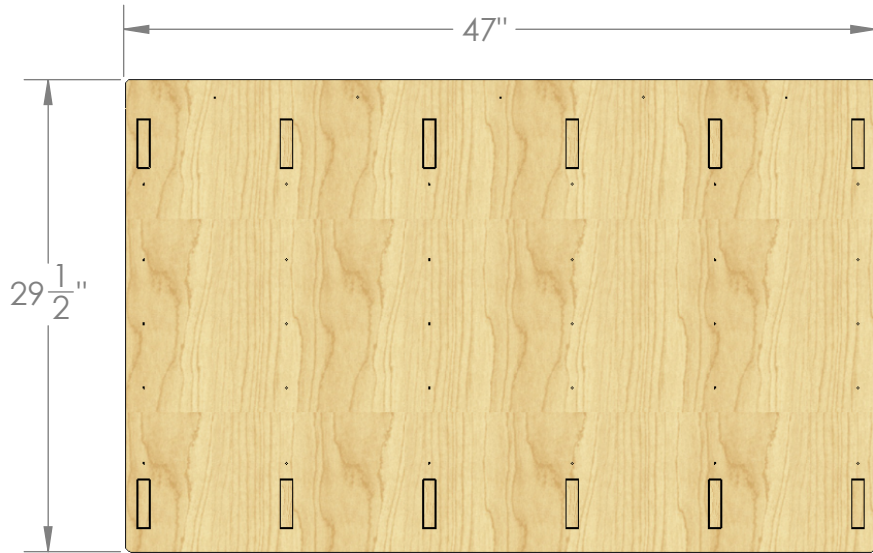

USE IN WAREHOUSE FOR BULK SAMPLE STORAGE

Back

ALL 3/4" PRESSURE TREATED PLYWOOD, SHIPS KNOCK-DOWN, ASSEMBLE ON-SITE

SECTION B-B
SCALE 1 : 12

ALL 3/4" PRESSURE TREATED PLYWOOD, SHIPS KNOCK-DOWN, ASSEMBLE ON-SITE

STEP 1
SCREW THIS
ASSEMBLY TOGETHER

STEP 2
SCREW (2) OF THESE
TOGETHER

STEP 3
SCREW TOP
AND BOTTOM