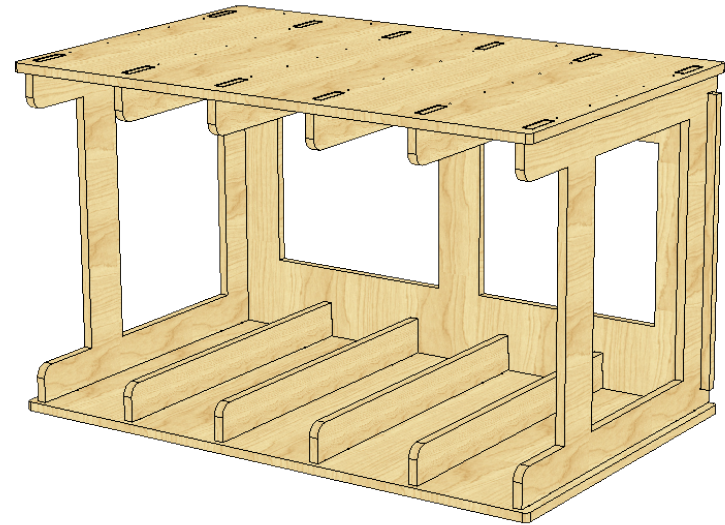

USE IN WAREHOUSE FOR BULK SAMPLE STORAGE

Back

ALL 3/4" PRESSURE TREATED PLYWOOD, SHIPS KNOCK-DOWN, ASSEMBLE ON-SITE

SECTION B-B
SCALE 1 : 12

ALL 3/4" PRESSURE TREATED PLYWOOD, SHIPS KNOCK-DOWN, ASSEMBLE ON-SITE

STEP 1
SCREW THIS
ASSEMBLY TOGETHER

STEP 2
SCREW (2) OF THESE
TOGETHER

STEP 3
SCREW TOP
AND BOTTOM