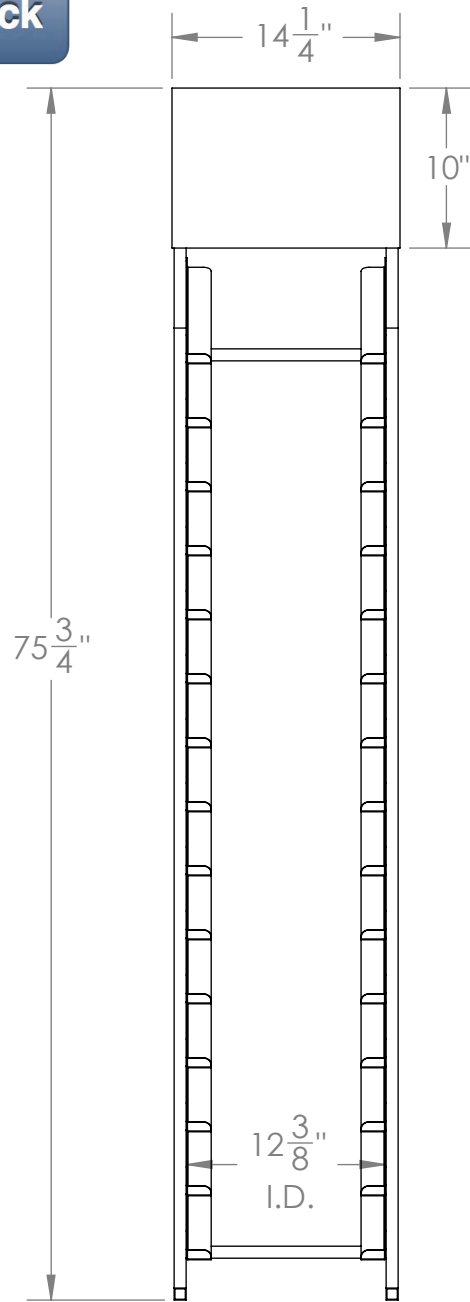

Back

TO DISPLAY
12X12X1" SAMPLES

MDF SIGN PANEL
CAN BE SCREEN
PRINTED OR
DECAL APPLIED

SHEET-METAL
SHELVES

STEEL TUBE
STRUCTURE
(3/4")