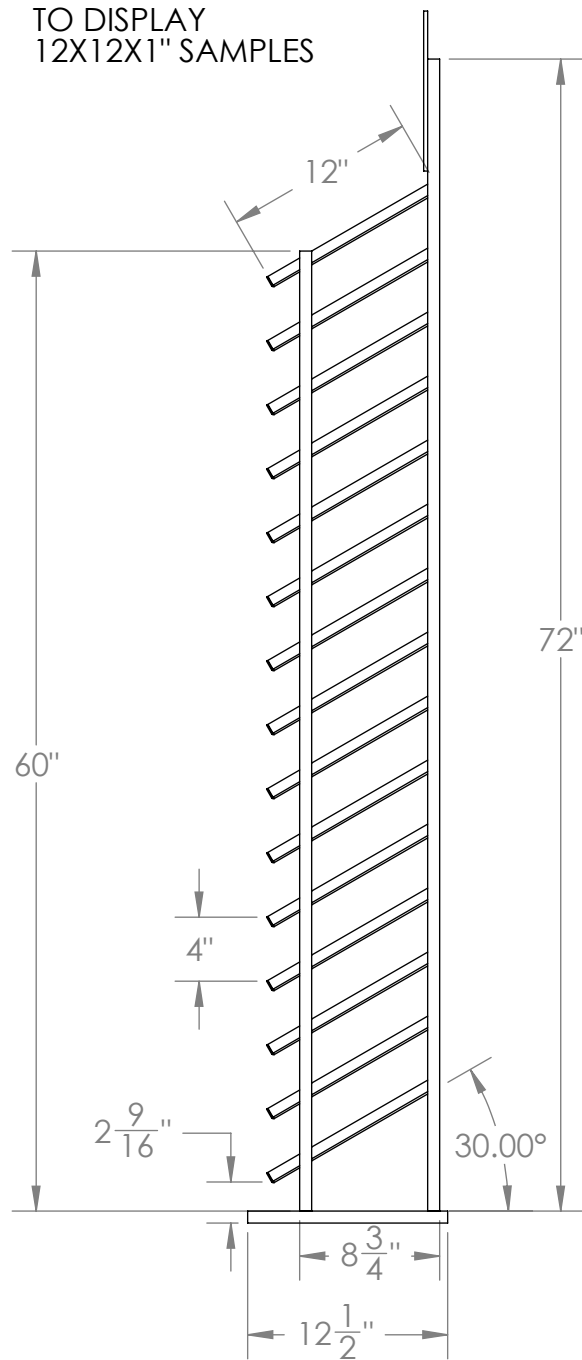

Back

TO DISPLAY
12X12X1" SAMPLES

MDF SIGN PANEL
CAN BE SCREEN
PRINTED OR
DECAL APPLIED

SHEET-METAL
SHELVES

STEEL TUBE
STRUCTURE
(3/4")