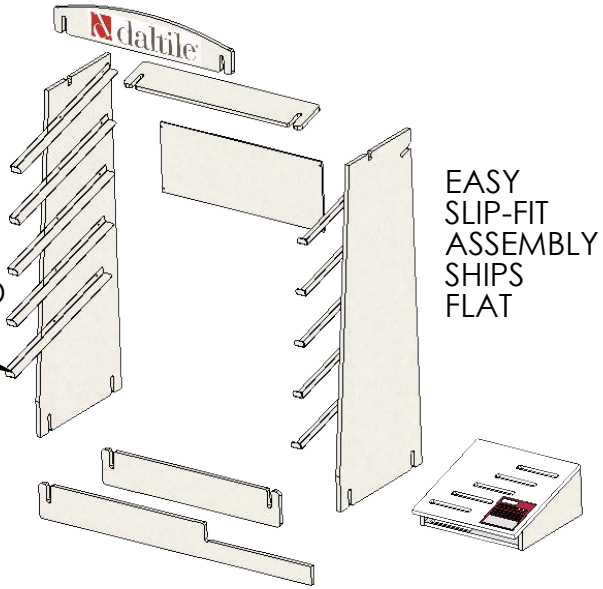

HEADER FOR DECAL

daltile®

WHITE
MDF CONSTRUCTION

DECAL

ALL EDGES PAINTED WHITE

METAL ARMS
(POWDERCOATED
WHITE)

EASY
SLIP-FIT
ASSEMBLY
SHIPS
FLAT