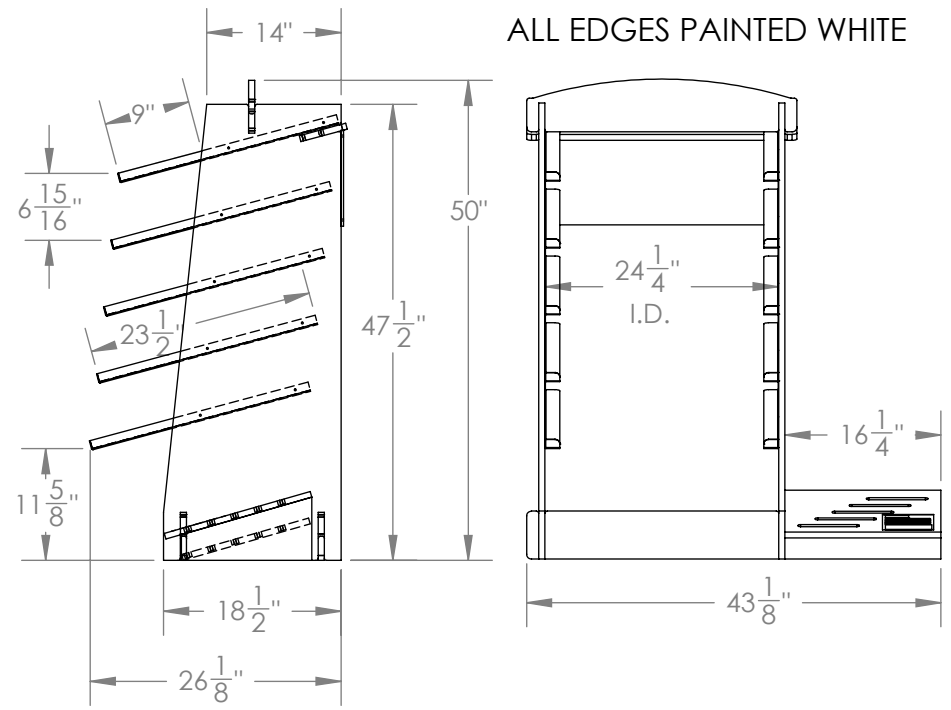

HEADER FOR DECAL

daltile®

WHITE
MDF CONSTRUCTION

DECAL

ALL EDGES PAINTED WHITE

METAL ARMS
(POWDERCOATED
WHITE)

EASY
SLIP-FIT
ASSEMBLY
SHIPS
FLAT