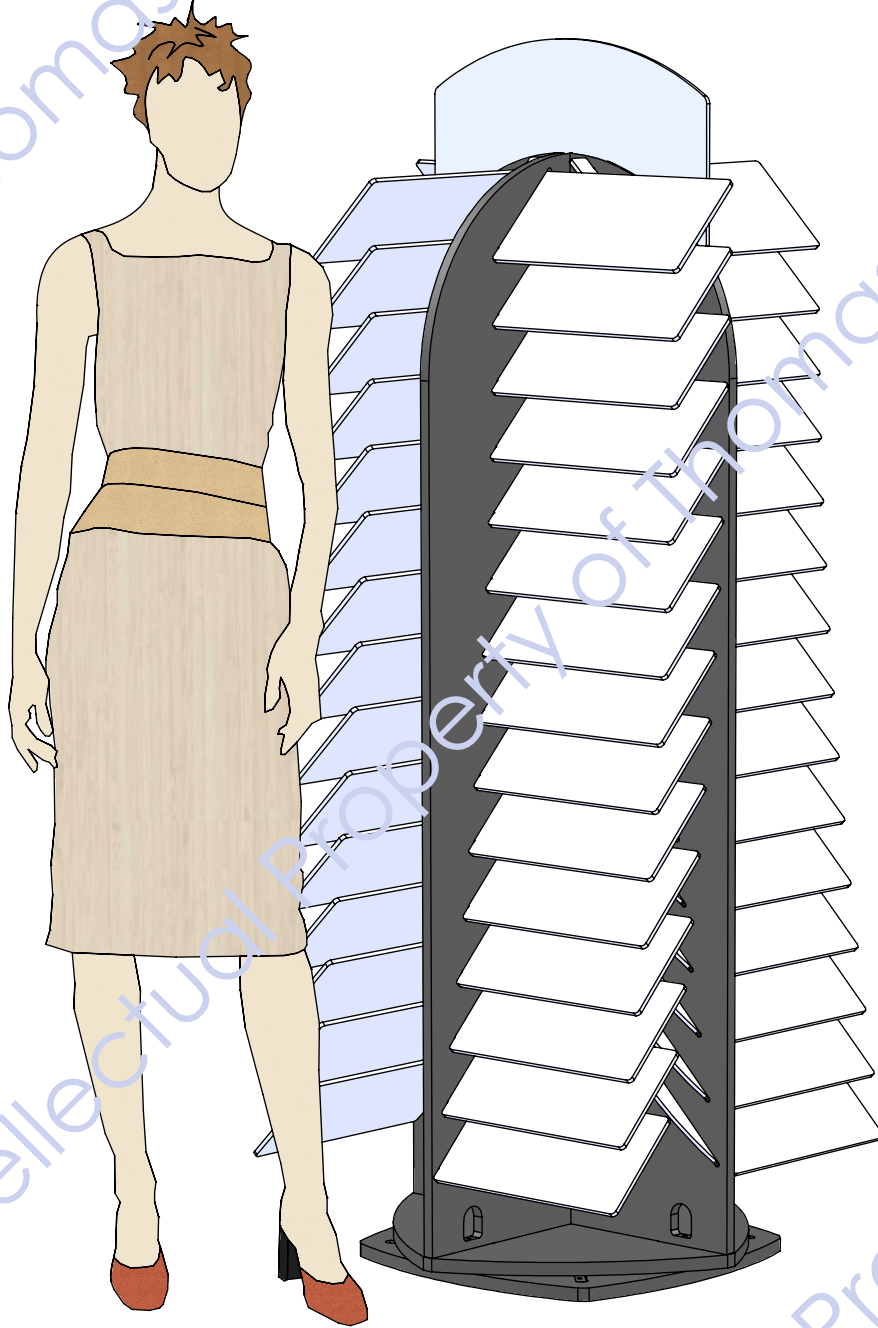

Back

EDGE  
BANDED

1/4" MDF

REV2