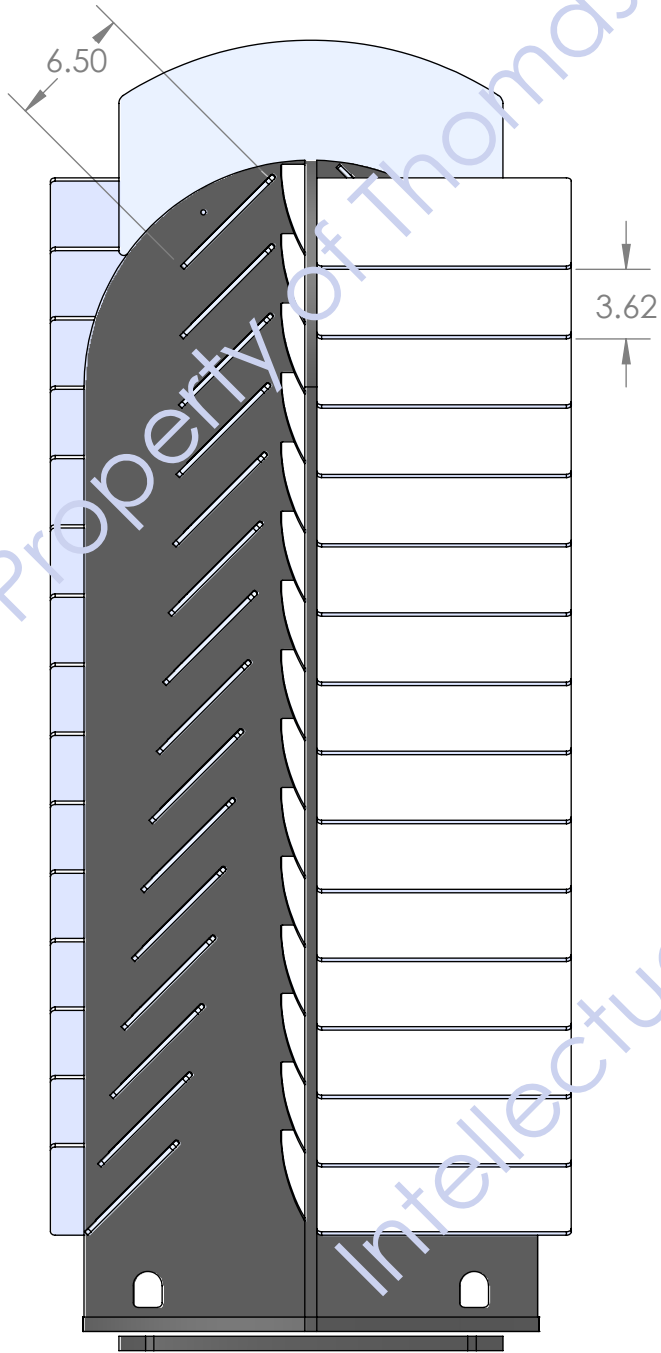

Back

EDGE  
BANDED

1/4" MDF

REV2