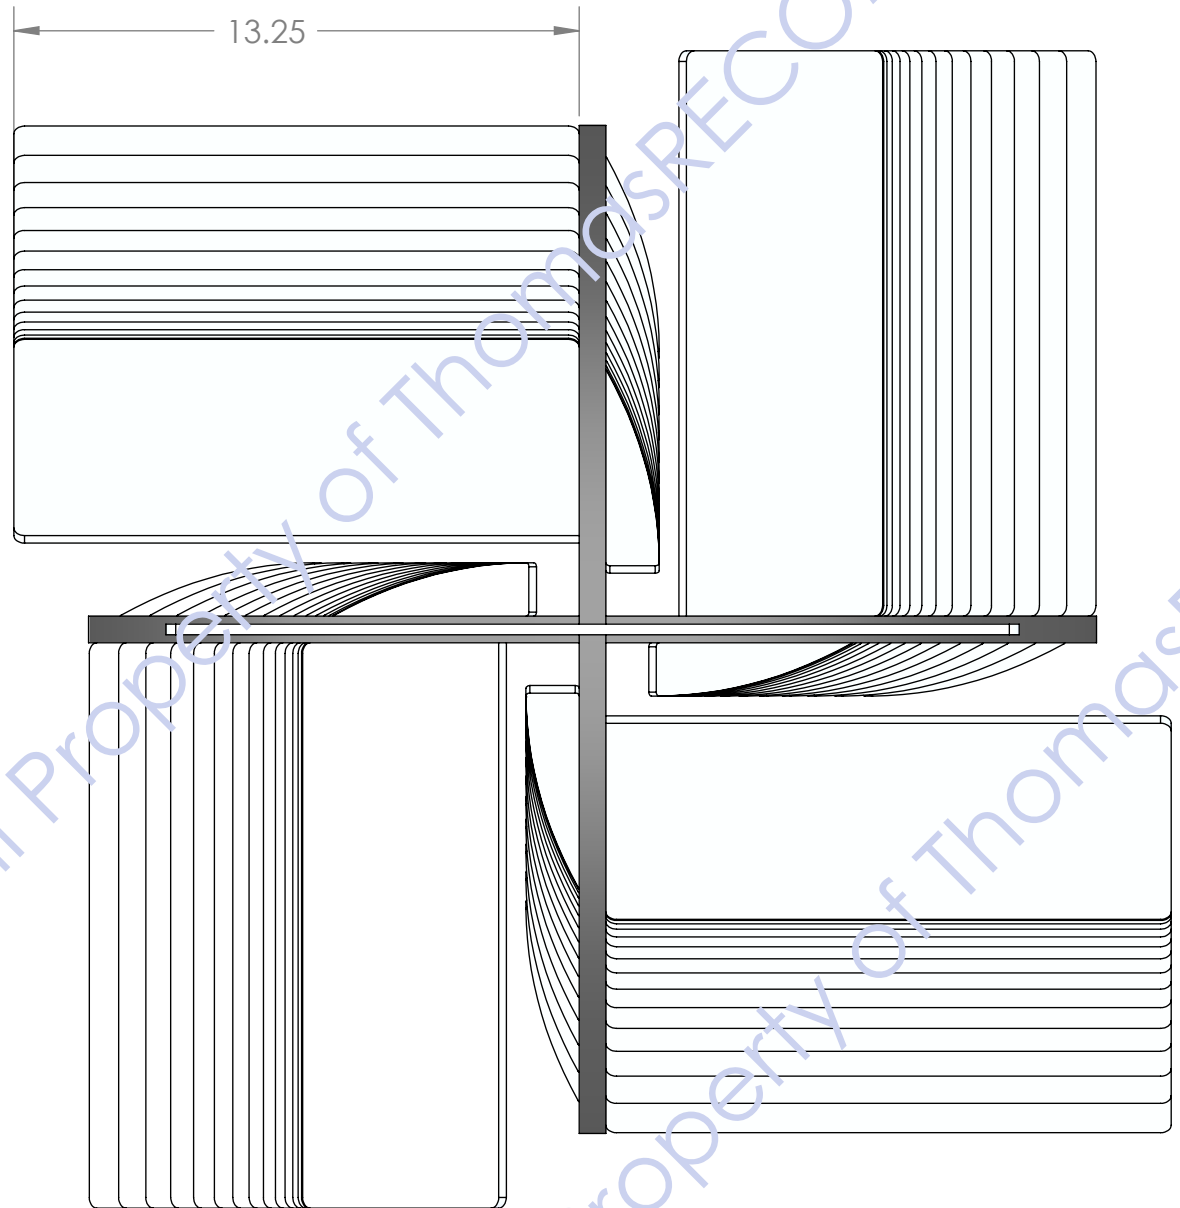

Back

EDGE  
BANDED

1/4" MDF

REV2