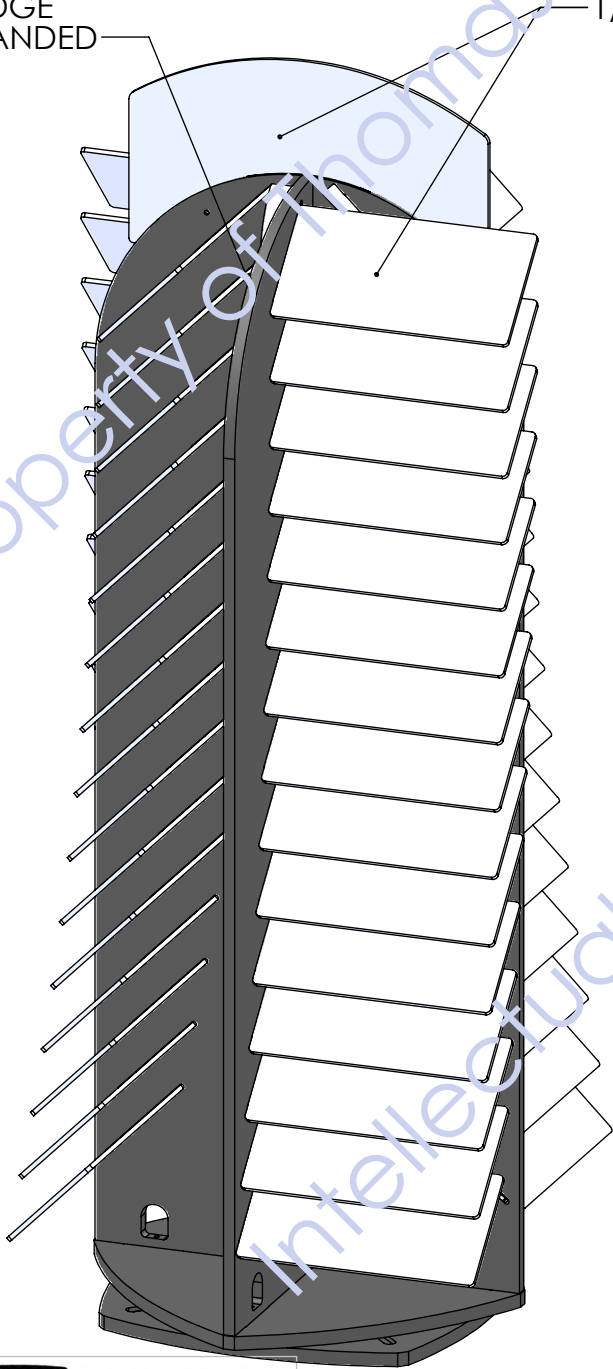

Back

EDGE  
BANDED

1/4" MDF

REV2