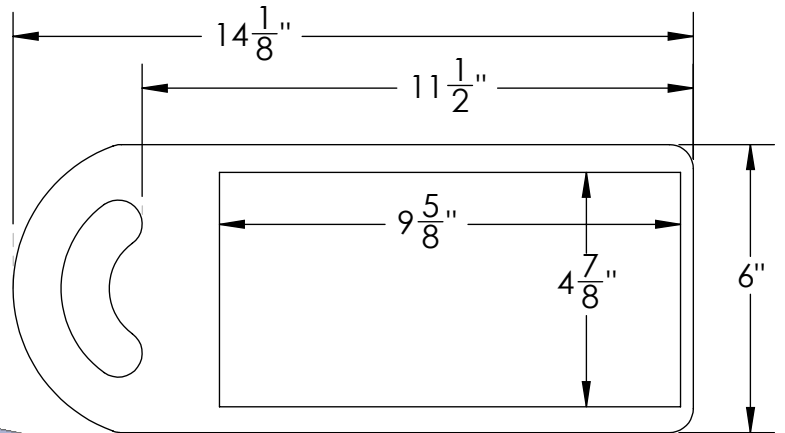

3-SIDED ROTATING LISTELLO SLIDE IN ORDER #: 3SRLSI

3 wings mounted on a rotating base, easily rotated to show all your samples.

All steel construction, powdercoated black (or your special color at quantity).

Displays 66 boards as shown but we can design it for any size or quantity.

Sign panels drop into channels on top, we can screen-print them for you or apply a litho graphic!

We can provide this style display fully assembled or "knock-down"

Call us to discuss signage, we work with local sign shops! We also provide our own screen-printing in-house. The sample boards shown here can be made square with or without screen-printed graphics or decals.