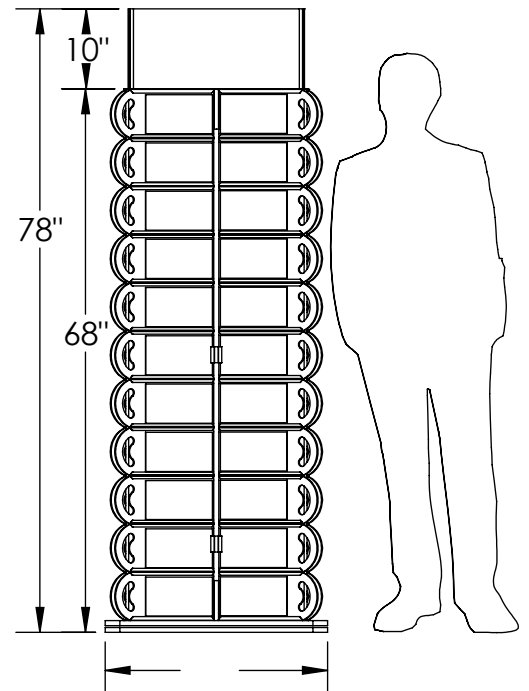

3-SIDED ROTATING LISTELLO SLIDE IN ORDER #: 3SRLSI

3 wings mounted on a rotating base, easily rotated to show all your samples.

All steel construction, powdercoated black (or your special color at quantity).

Displays 66 boards as shown but we can design it for any size or quantity.

Sign panels drop into channels on top, we can screen-print them for you or apply a litho graphic!

We can provide this style display fully assembled or "knock-down"

Call us to discuss signage, we work with local sign shops! We also provide our own screen-printing in-house. The sample boards shown here can be made square with or without screen-printed graphics or decals.