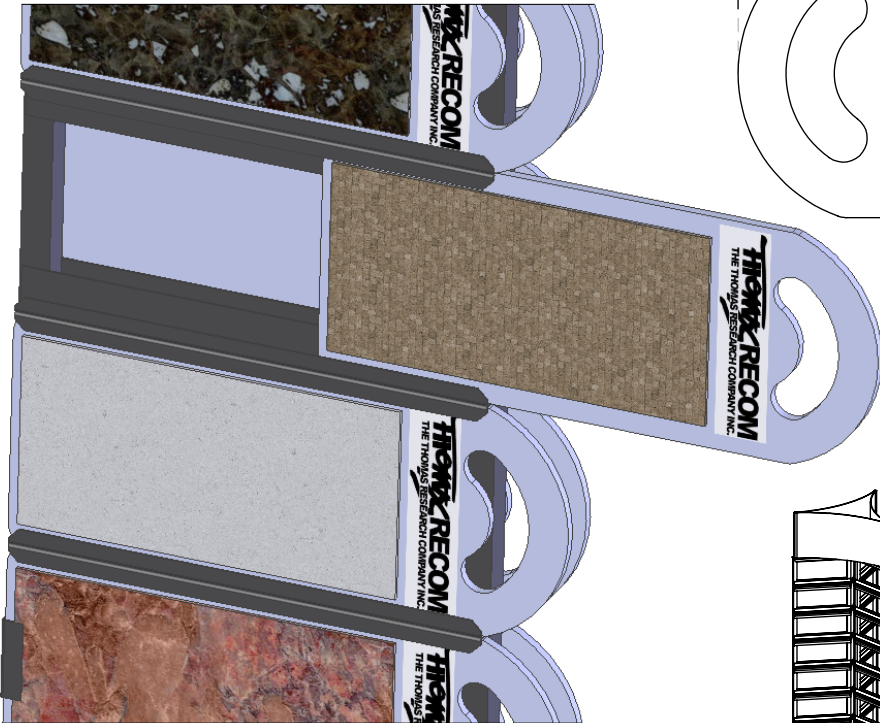

3-SIDED ROTATING LISTELLO SLIDE IN ORDER #: 3SRLSI

3 wings mounted on a rotating base, easily rotated to show all your samples.

All steel construction, powdercoated black (or your special color at quantity).

Displays 66 boards as shown but we can design it for any size or quantity.

Sign panels drop into channels on top, we can screen-print them for you or apply a litho graphic!

We can provide this style display fully assembled or "knock-down"

Call us to discuss signage, we work with local sign shops! We also provide our own screen-printing in-house. The sample boards shown here can be made square with or without screen-printed graphics or decals.

WE CAN MAKE THIS DISPLAY IN MANY DIFFERENT SIZES, CONTACT US TO SEE HOW!