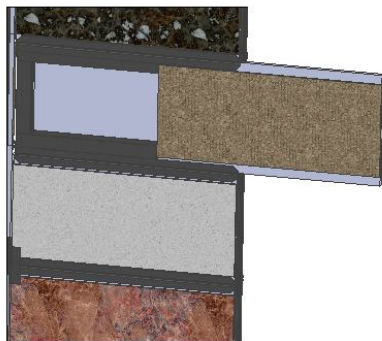

### 3-SIDED ROTATING LISTELLO SLIDE IN ORDER #: 3SRLSI

3 wings mounted on a ROTATING BASE, easily rotated to show all your samples.

All steel construction, powdercoated black (or your special color at quantity).

Displays 72 boards as shown but we can design it for any size or quantity.

Sign panels drop into channels on top, we can screen-print them for you or apply a litho graphic!

We can provide this style display fully assembled or "knock-down"

Call us to discuss signage, we work with local sign shops! We also provide our own screen-printing in-house. The sample boards shown here can be made square with or without screen-printed graphics or decals.

Carton Size: 16X6X80 40LBS

Mount your samples on the boards provided. Displays a large amount of samples in a small foot-print. Show as many or as few samples as you like. Shown here is our standard model IN-STOCK!