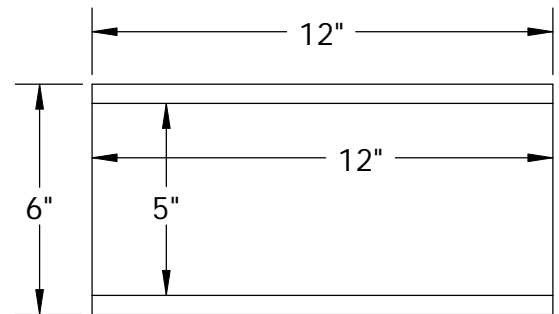

### 3-SIDED ROTATING LISTELLO SLIDE IN ORDER #: 3SRLSI

3 wings mounted on a ROTATING BASE, easily rotated to show all your samples.

All steel construction, powdercoated black (or your special color at quantity).

Displays 72 boards as shown but we can design it for any size or quantity.

Sign panels drop into channels on top, we can screen-print them for you or apply a litho graphic!

We can provide this style display fully assembled or "knock-down"

Carton Size: 16X6X80 40LBS

Mount your samples on the boards provided. Displays a large amount of samples in a small foot-print. Show as many or as few samples as you like. Shown here is our standard model IN-STOCK!