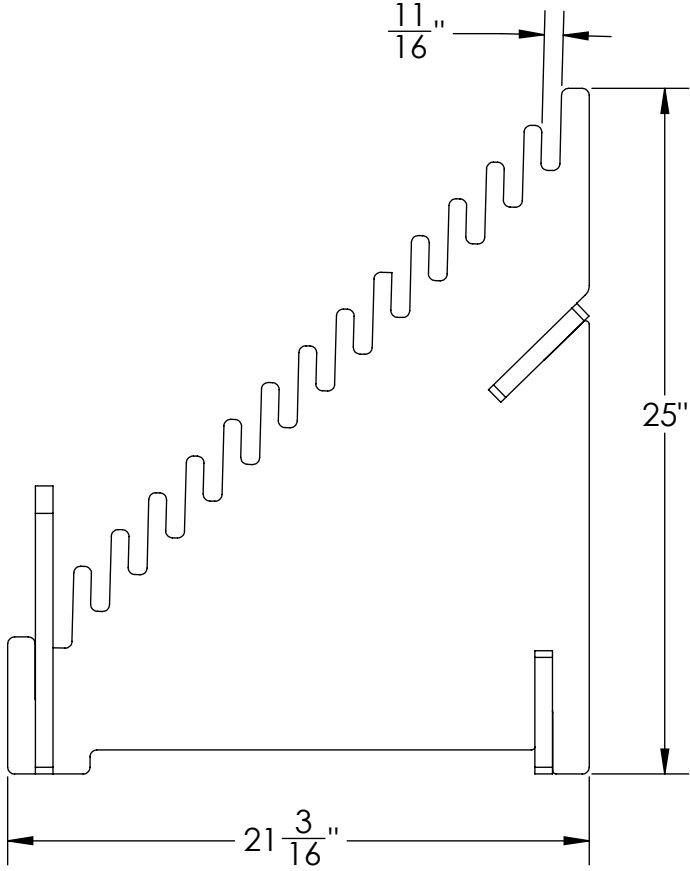

11/16 SLOTS

DECAL

ALL BLACK MDF