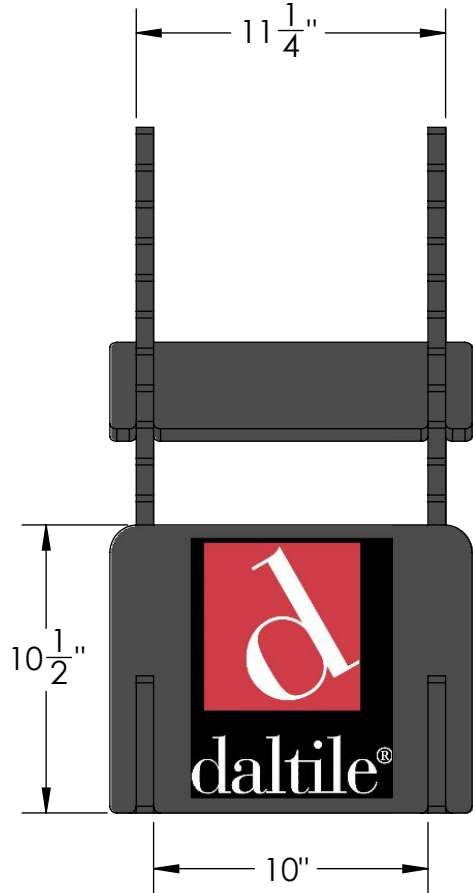

11/16 SLOTS

DECAL

ALL BLACK MDF