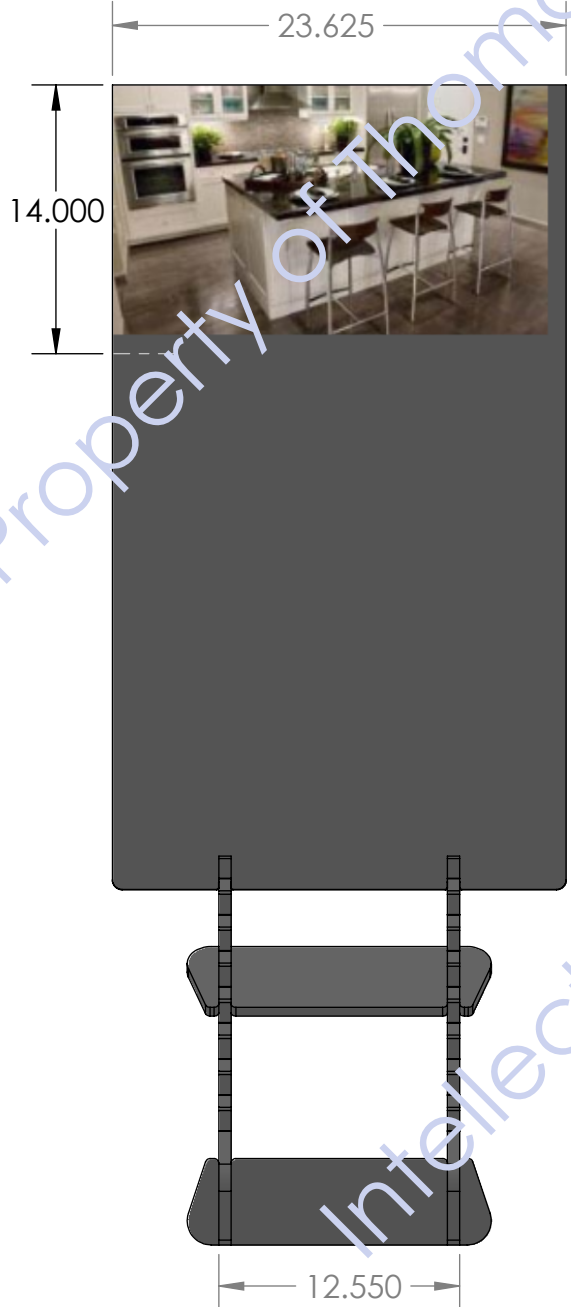

DEPICTING  
SAMPLES  
24X30X3/4

11.270

4.500

WE CAN APPLY A DECAL HERE  
OR PRINT 1-COLOR (SCREEN-PRINTED)

BLACK SUBSTRATE  
SURFACE OF  
MDF