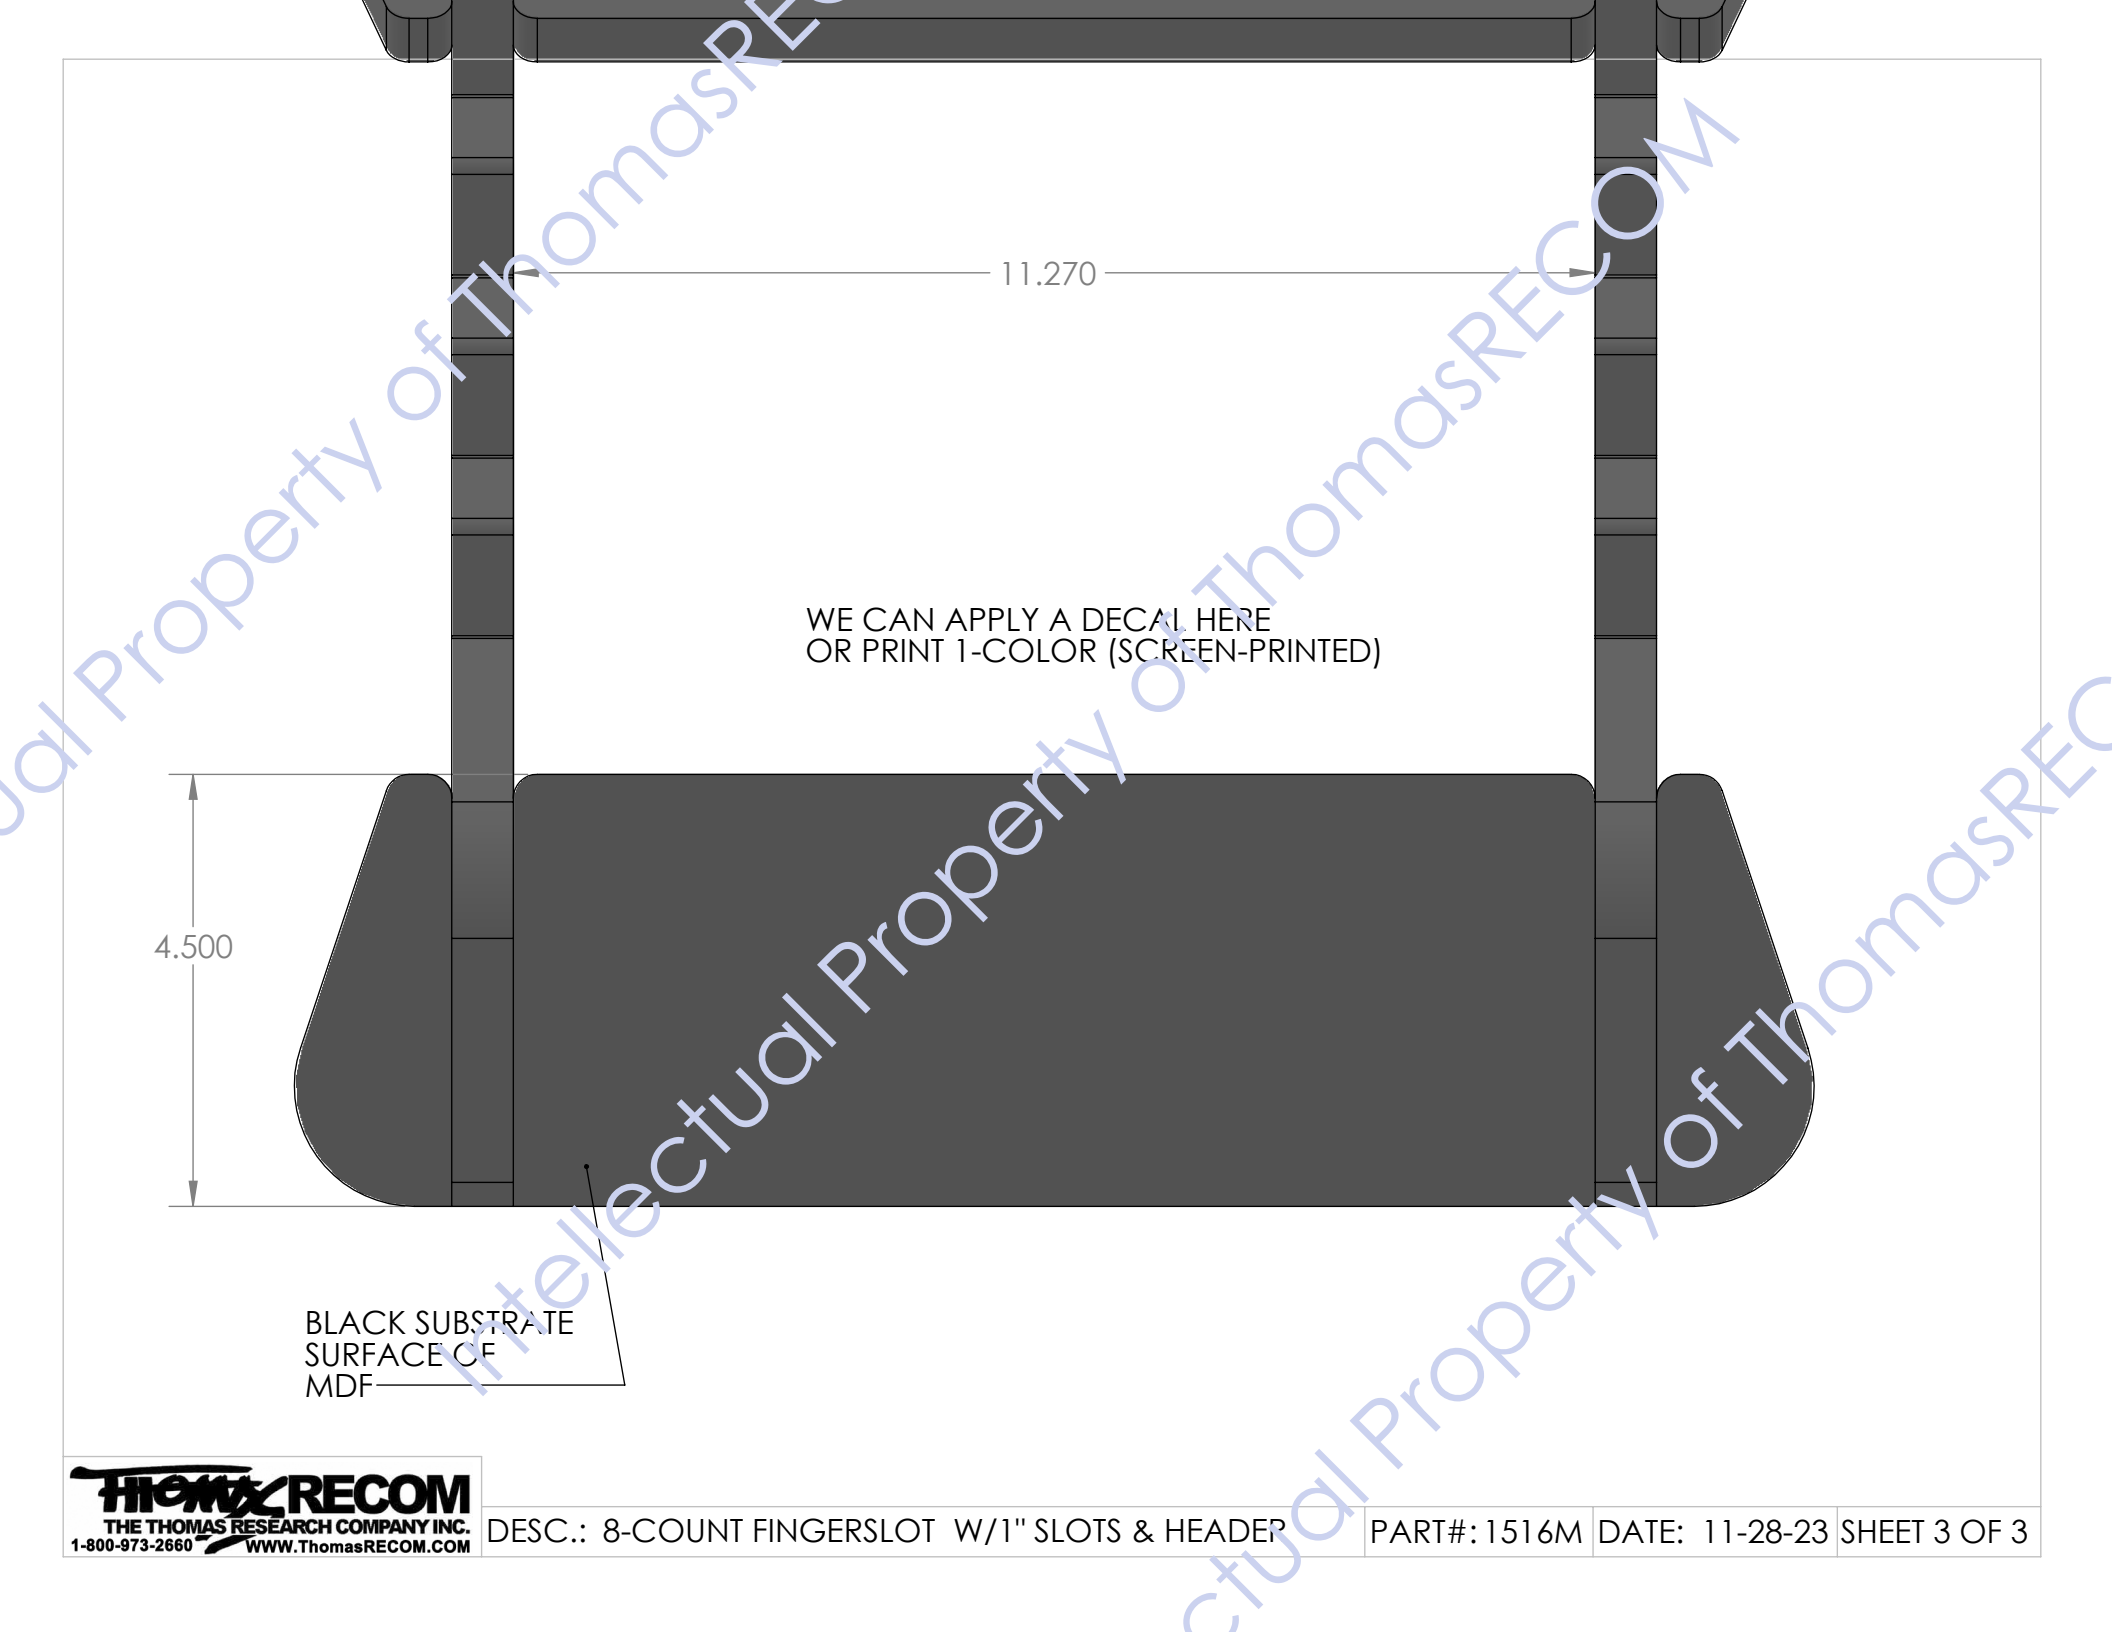

DEPICTING  
SAMPLES  
24X30X3/4

11.270

4.500

WE CAN APPLY A DECAL HERE  
OR PRINT 1-COLOR (SCREEN-PRINTED)

BLACK SUBSTRATE  
SURFACE OF  
MDF