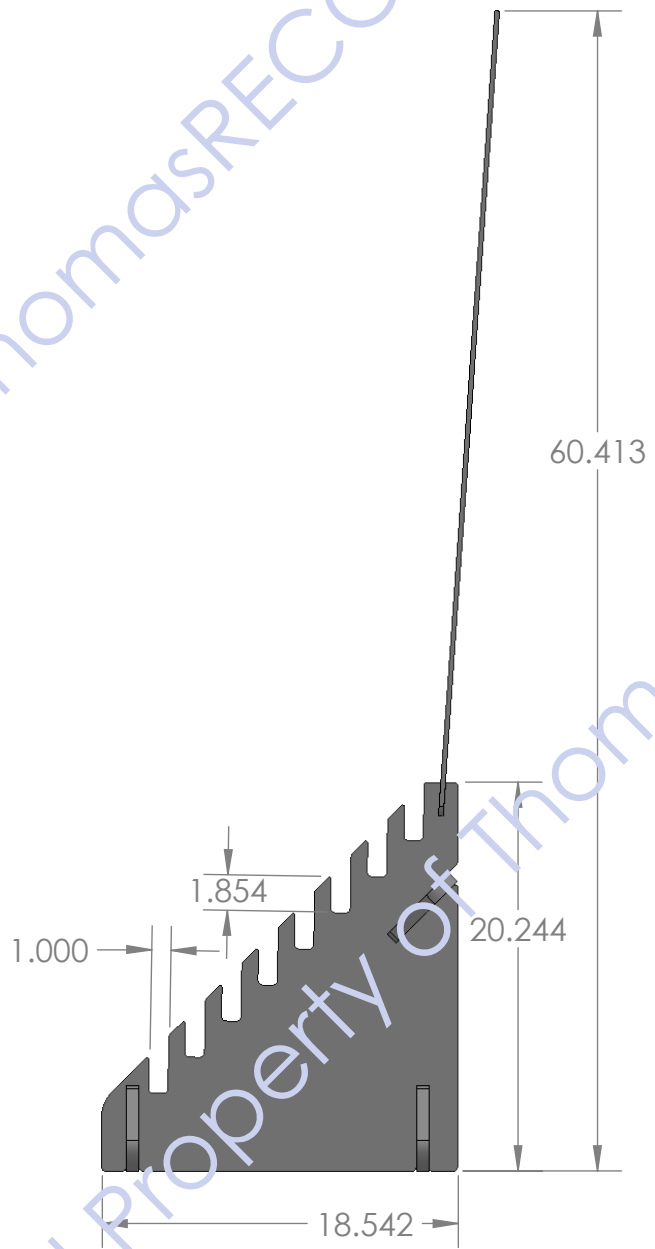

DEPICTING  
SAMPLES  
24X30X3/4

11.270

4.500

WE CAN APPLY A DECAL HERE  
OR PRINT 1-COLOR (SCREEN-PRINTED)

BLACK SUBSTRATE  
SURFACE OF  
MDF