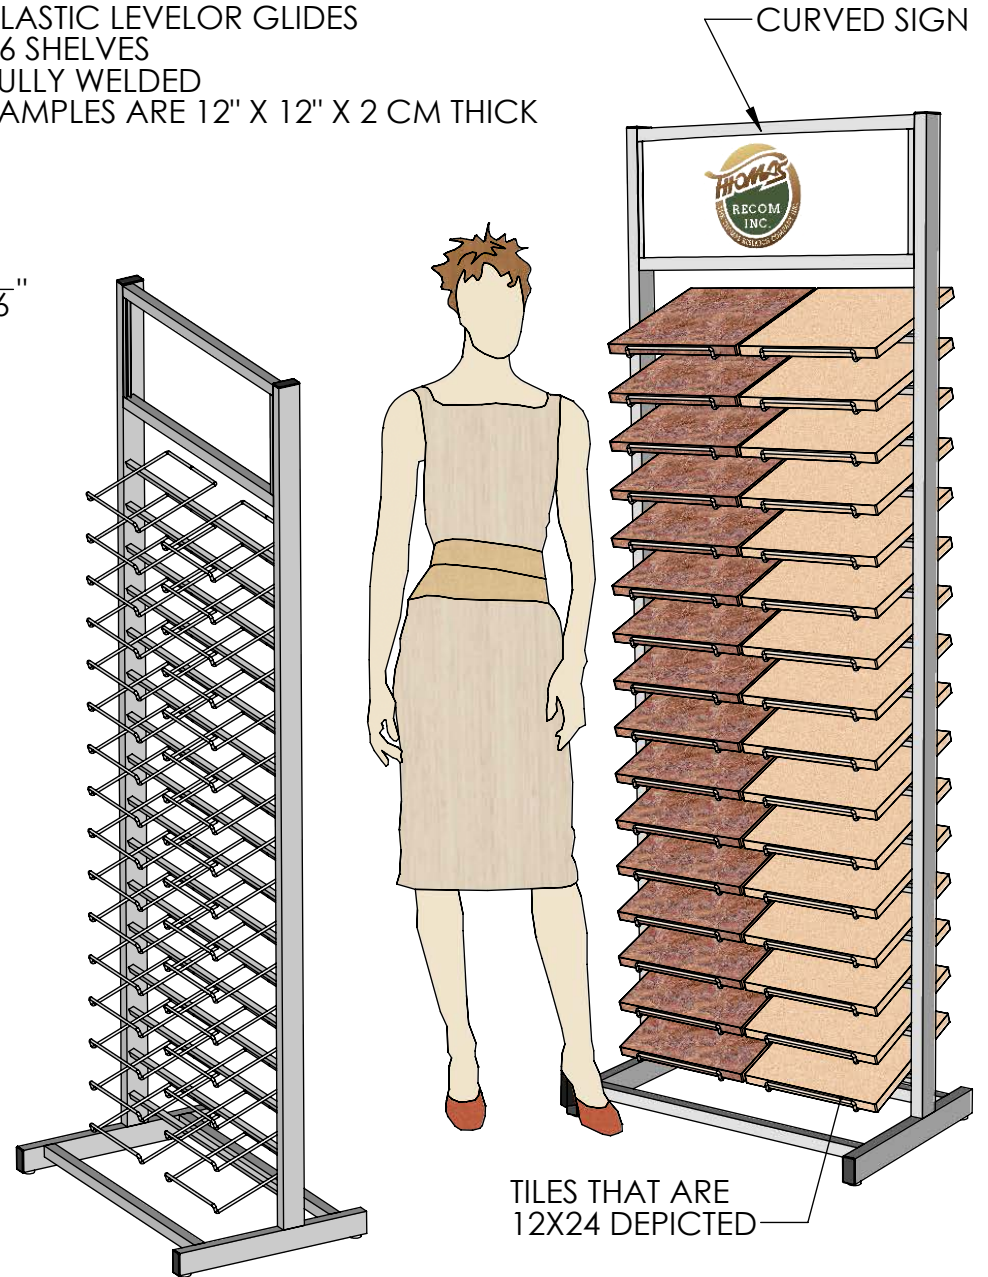

Back

BLACK WRINKLE FINISH
ALL STEEL CONSTRUCTION
PLASTIC LEVELOR GLIDES
16 SHELVES
FULLY WELDED
SAMPLES ARE 12" X 12" X 2 CM THICK

1/8" THICK PVC