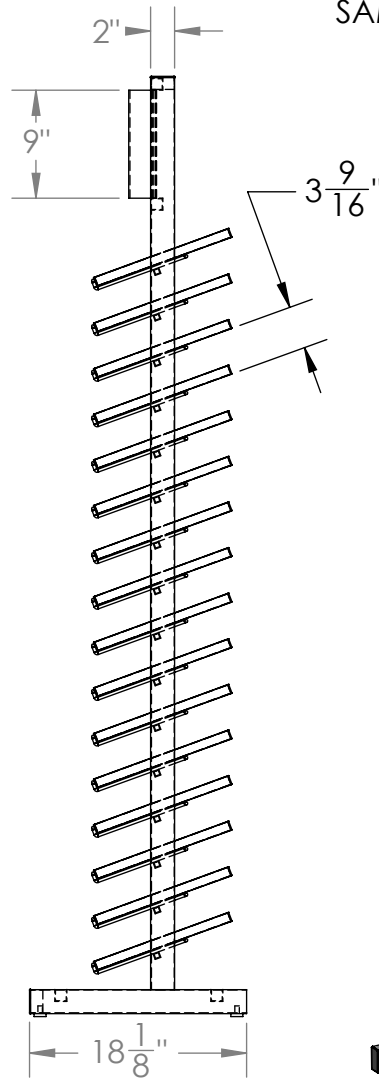

Back

BLACK WRINKLE FINISH
ALL STEEL CONSTRUCTION
PLASTIC LEVELOR GLIDES
16 SHELVES
FULLY WELDED
SAMPLES ARE 12" X 12" X 2 CM THICK

1/8" THICK PVC