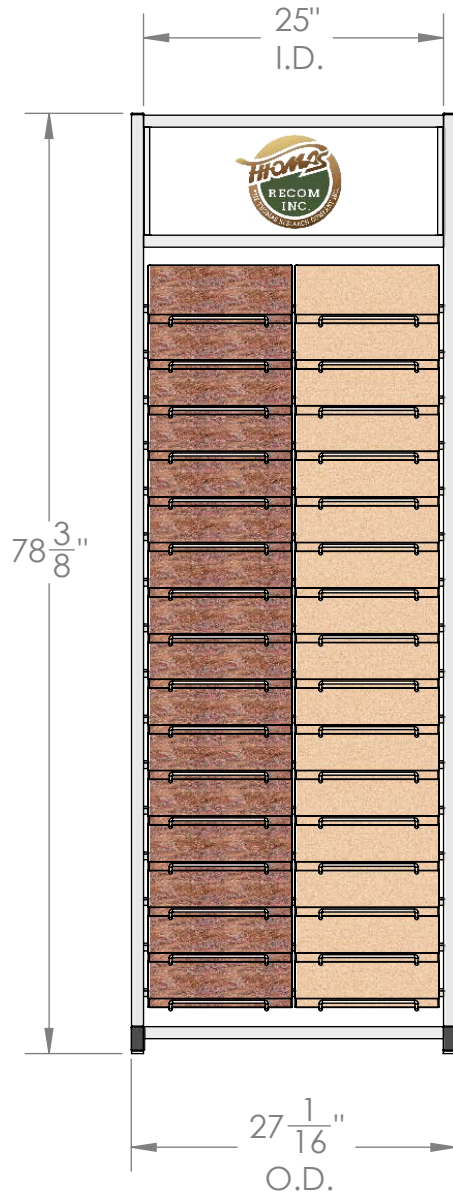

Back

BLACK WRINKLE FINISH
ALL STEEL CONSTRUCTION
PLASTIC LEVELOR GLIDES
16 SHELVES
FULLY WELDED
SAMPLES ARE 12" X 12" X 2 CM THICK

1/8" THICK PVC