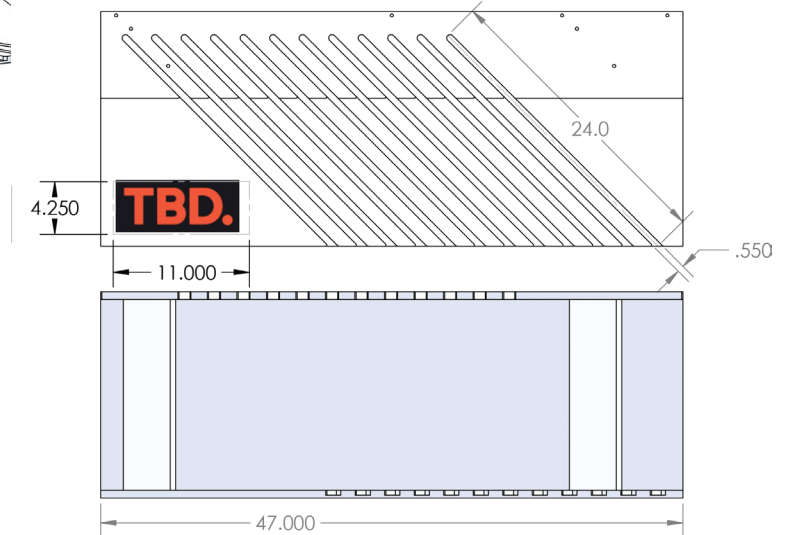

**12 SLOT MULTI-PURPOSE COMB DISPLAY  
HOLDS (12) SAMPLES  
(WHITE) ORDER# 12SCOMB1356WHTRT**

QTY: (1) PACKED 1/CTN **\$187.50/EACH**  
 QTY: (2-10) PACKED 1/CTN **\$162.50/EACH**  
 QTY: (11-20) PACKED 1/CTN **\$149.97/EACH**  
 QTY: (21-50) PACKED 1/CTN **\$125.00/EACH**  
 QTY: (51-100) PACKED 1/CTN **\$112.50/EACH**  
 QTY: (101 + ) **CALL FOR PRICE**

SCREWS  
TOGETHER AS  
SHOWN

HOLDS (12) SAMPLES, SIZES 24" X 48"  
 HOLDS SAMPLES UP TO 1/2" THICK.  
 WHITE WITH WHITE PAINTED EDGES  
 LEFT OR RIGHT VERSIONS AVAILABLE  
 WE CAN MAKE OTHER SIZE SLOTS  
 WEIGHT" 30LBS