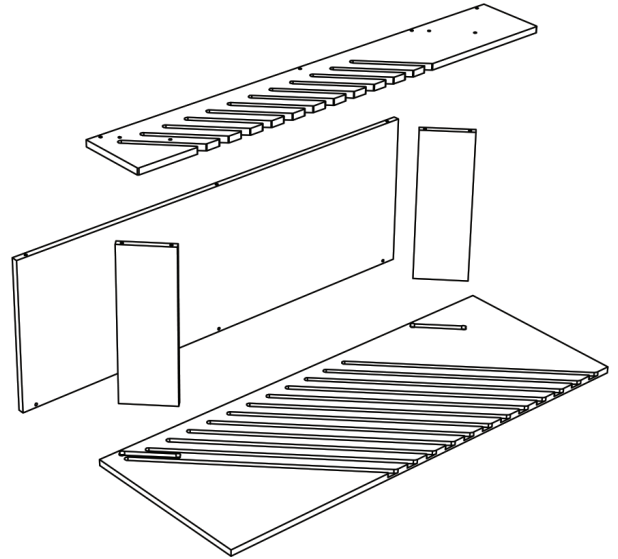

**12 SLOT MULTI-PURPOSE COMB DISPLAY  
HOLDS (12) SAMPLES  
(WHITE) ORDER# 12SCOMB1356WHTRT**

QTY: (1) PACKED 1/CTN **\$187.50/EACH**  
 QTY: (2-10) PACKED 1/CTN **\$162.50/EACH**  
 QTY: (11-20) PACKED 1/CTN **\$149.97/EACH**  
 QTY: (21-50) PACKED 1/CTN **\$125.00/EACH**  
 QTY: (51-100) PACKED 1/CTN **\$112.50/EACH**  
 QTY: (101 + ) **CALL FOR PRICE**

SCREWS  
TOGETHER AS  
SHOWN

HOLDS (12) SAMPLES, SIZES 24" X 48"  
 HOLDS SAMPLES UP TO 1/2" THICK.  
 WHITE WITH WHITE PAINTED EDGES  
 LEFT OR RIGHT VERSIONS AVAILABLE  
 WE CAN MAKE OTHER SIZE SLOTS  
 WEIGHT" 30LBS