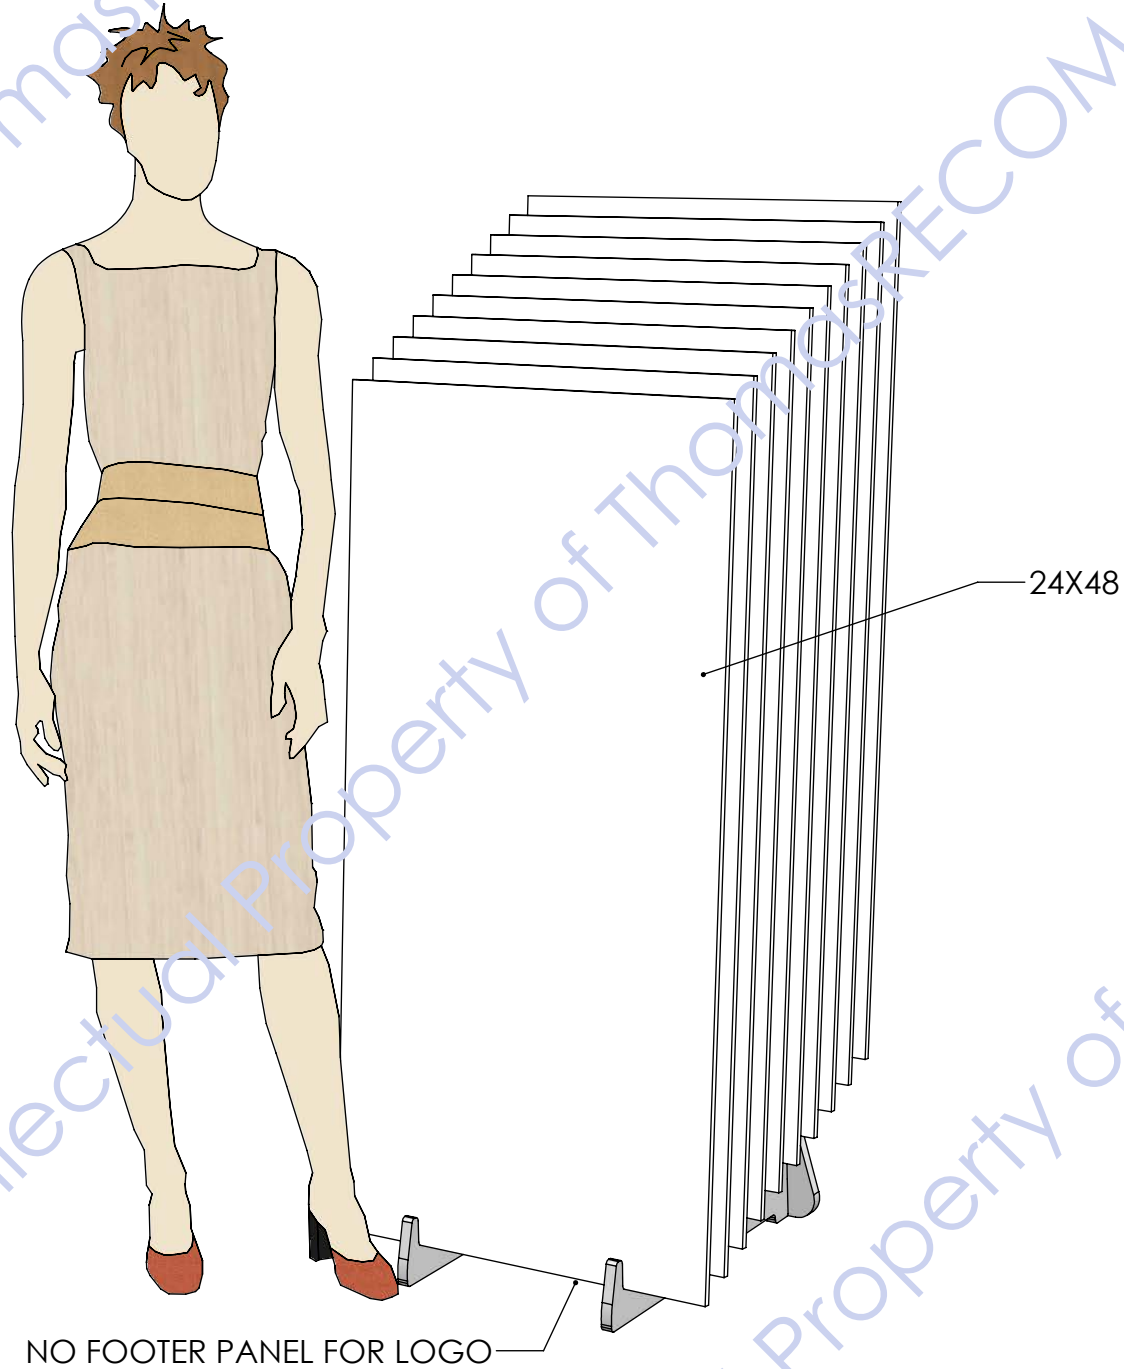

Back

NO FOOTER PANEL FOR LOGO

24X48

BLACK MDF  
5/8" THICK  
BLACK PAINTED EDGES