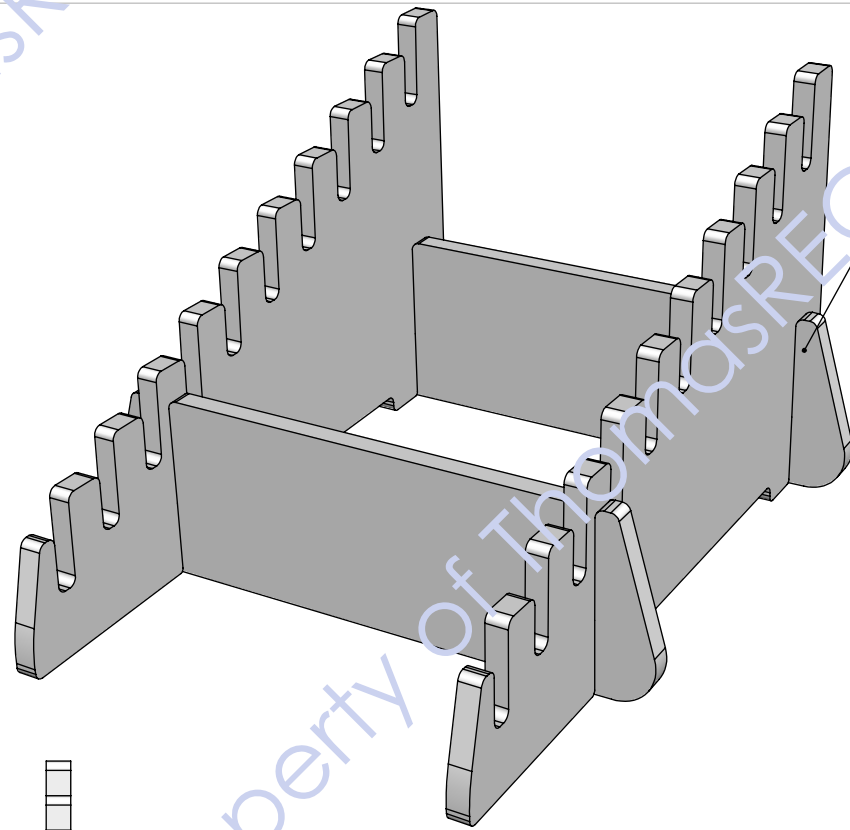

Back

NO FOOTER PANEL FOR LOGO

24X48

BLACK MDF  
5/8" THICK  
BLACK PAINTED EDGES