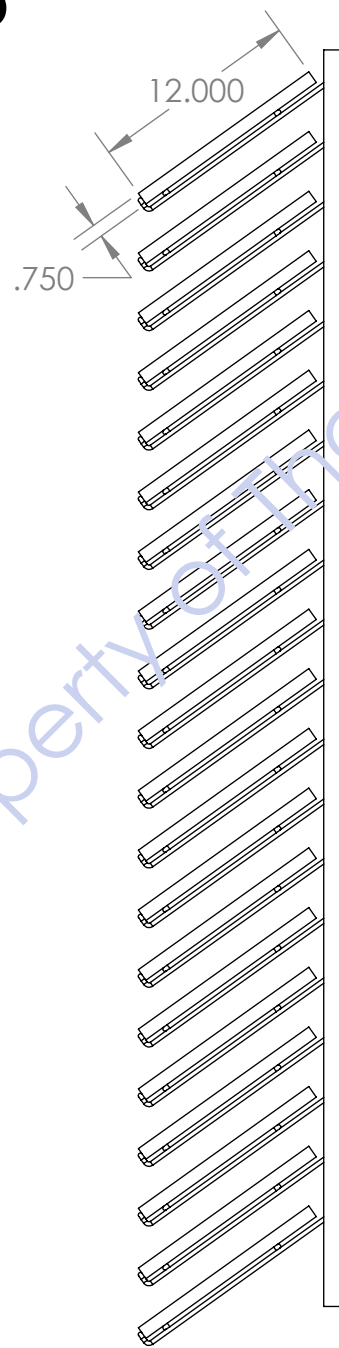

WALL MOUNTED

6x12x3/4" THICK

SHELVES INSTALLED AFTER FRAME IS MOUNTED TO WALL