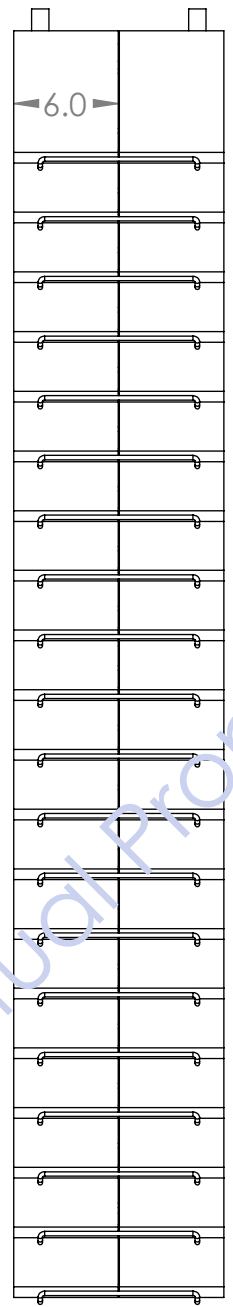

WALL MOUNTED

6x12x3/4" THICK

SHELVES INSTALLED AFTER FRAME IS MOUNTED TO WALL