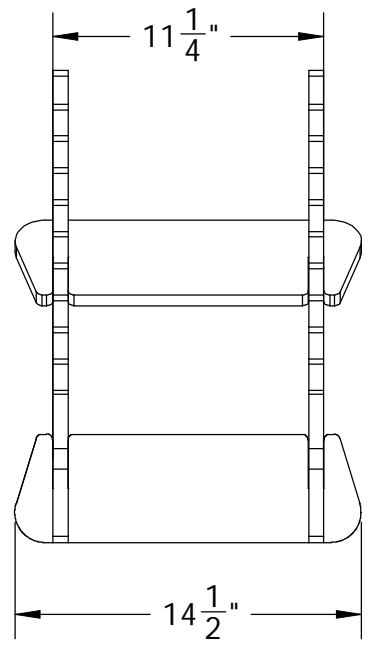

10-COUNT FINGERSLOT, WHITE WATERFALL DISPLAY

[Back](#)

ORDER# 10CFSWHT

10CFSWHT (BULK) MIN QTY 11 OR MORE \$21.50/EACH
 10CFSWHT (5CTN) 10 OR LESS \$22.50
 10CFSWHT (1/CTN) 10 OR LESS \$26.50

SIMPLE "SLIP-TOGETHER" ASSEMBLY (NO TOOLS REQUIRED)

ORDER ONLINE
[CLICK HERE](#)

WE CAN SCREEN-PRINT YOUR LOGO TOO!
 CALL TO FIND OUT: 1-800-973-2660

IN-STOCK!!!

HOLDS 10 SAMPLES

MINIMUM TILE WIDTH: 12" WIDE:
 MAXIMUM TILE WIDTH: 24" (OR GREATER)
 STD COLOR: WHITE WITH WHITE PAINTED EDGES
 OTHER COLORS ARE AVAILABLE
 MAXIMUM TILE THICKNESS: 5/8" (.625")
 WE CAN MAKE OTHER SIZE SLOTS
 FOOTPRINT: 14-1/2" WIDE X 16" DEEP X 20" TALL
 WEIGHT 11 LBS
 UPS BOX SIZE 26"X26"X11" 55LBS/5PACK
 BOX SIZE 26"X26"X3" 12LBS/1/CTN