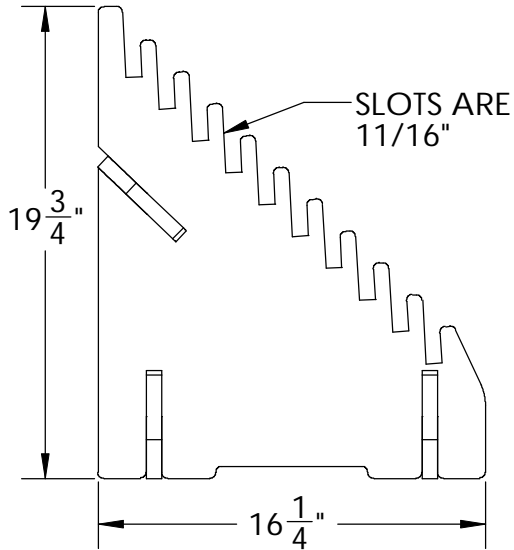

10-COUNT FINGERSLOT, WHITE WATERFALL DISPLAY

[Back](#)

ORDER# 10CFSWHT

10CFSWHT (BULK) MIN QTY 11 OR MORE \$21.50/EACH
 10CFSWHT (5CTN) 10 OR LESS \$22.50
 10CFSWHT (1/CTN) 10 OR LESS \$26.50

SIMPLE "SLIP-TOGETHER" ASSEMBLY (NO TOOLS REQUIRED)

ORDER ONLINE
[CLICK HERE](#)

WE CAN SCREEN-PRINT YOUR LOGO TOO!
 CALL TO FIND OUT: 1-800-973-2660

IN-STOCK!!!

HOLDS 10 SAMPLES

MINIMUM TILE WIDTH: 12" WIDE:
 MAXIMUM TILE WIDTH: 24" (OR GREATER)
 STD COLOR: WHITE WITH WHITE PAINTED EDGES
 OTHER COLORS ARE AVAILABLE
 MAXIMUM TILE THICKNESS: 5/8" (.625")
 WE CAN MAKE OTHER SIZE SLOTS
 FOOTPRINT: 14-1/2" WIDE X 16" DEEP X 20" TALL
 WEIGHT 11 LBS
 UPS BOX SIZE 26"X26"X11" 55LBS/5PACK
 BOX SIZE 26"X26"X3" 12LBS/1/CTN