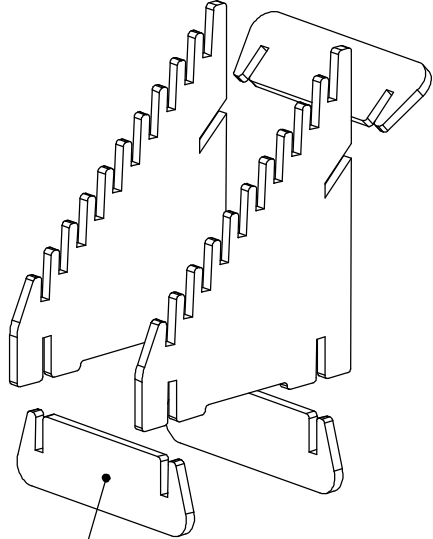

10-COUNT FINGERSLOT, WHITE WATERFALL DISPLAY

[Back](#)

ORDER# 10CFSWHT

10CFSWHT (BULK) MIN QTY 11 OR MORE \$21.50/EACH
 10CFSWHT (5CTN) 10 OR LESS \$22.50
 10CFSWHT (1/CTN) 10 OR LESS \$26.50

SIMPLE "SLIP-TOGETHER" ASSEMBLY (NO TOOLS REQUIRED)

ORDER ONLINE
[CLICK HERE](#)

WE CAN SCREEN-PRINT YOUR LOGO TOO!
 CALL TO FIND OUT: 1-800-973-2660

IN-STOCK!!!

HOLDS 10 SAMPLES

MINIMUM TILE WIDTH: 12" WIDE:
 MAXIMUM TILE WIDTH: 24" (OR GREATER)
 STD COLOR: WHITE WITH WHITE PAINTED EDGES
 OTHER COLORS ARE AVAILABLE
 MAXIMUM TILE THICKNESS: 5/8" (.625")
 WE CAN MAKE OTHER SIZE SLOTS
 FOOTPRINT: 14-1/2" WIDE X 16" DEEP X 20" TALL
 WEIGHT 11 LBS
 UPS BOX SIZE 26"X26"X11" 55LBS/5PACK
 BOX SIZE 26"X26"X3" 12LBS/1/CTN