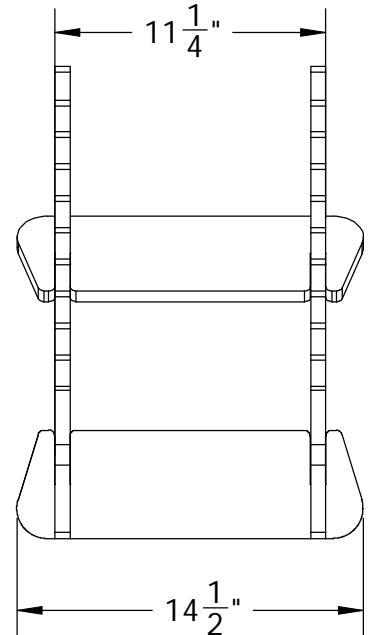

# 10-COUNT FINGERSLOT, BLACK WATERFALL DISPLAY

ORDER# 10CFSBLK

ON-SALE PRICE \$20.00 ANY QUANTITY  
(MINIMUM 5 PER ORDER)

WE CAN SCREEN-PRINT YOUR LOGO TOO!  
CALL TO FIND OUT: 1-800-973-2660

SIMPLE  
"SLIP-TOGETHER"  
ASSEMBLY  
(NO TOOLS REQUIRED)

**IN-STOCK!!!**

**HOLDS 10 SAMPLES**

MINIMUM TILE WIDTH: 12" WIDE:  
MAXIMUM TILE WIDTH: 24" (OR GREATER)  
STD COLOR: BLACK WITH BLACK PAINTED EDGES  
OTHER COLORS ARE AVAILABLE  
MAXIMUM TILE THICKNESS: 5/8" (.625")  
WE CAN MAKE OTHER SIZE SLOTS  
FOOTPRINT: 14-1/2" WIDE X 16" DEEP X 20" TALL  
WEIGHT 11 LBS