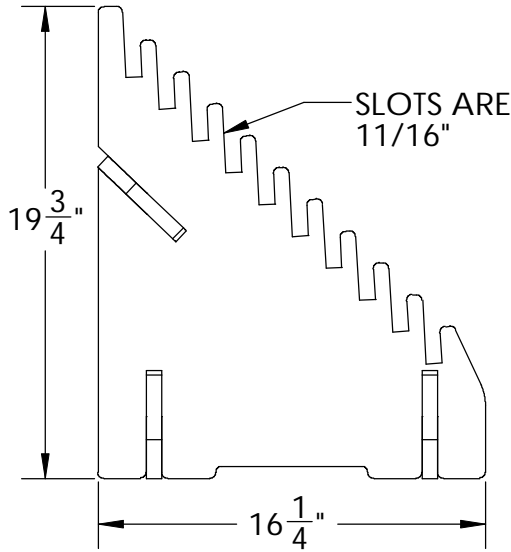

# 10-COUNT FINGERSLOT, BLACK WATERFALL DISPLAY

ORDER# 10CFSBLK

ON-SALE PRICE \$20.00 ANY QUANTITY  
(MINIMUM 5 PER ORDER)

WE CAN SCREEN-PRINT YOUR LOGO TOO!  
CALL TO FIND OUT: 1-800-973-2660

SIMPLE  
"SLIP-TOGETHER"  
ASSEMBLY  
(NO TOOLS REQUIRED)

**IN-STOCK!!!**

**HOLDS 10 SAMPLES**

MINIMUM TILE WIDTH: 12" WIDE:  
MAXIMUM TILE WIDTH: 24" (OR GREATER)  
STD COLOR: BLACK WITH BLACK PAINTED EDGES  
OTHER COLORS ARE AVAILABLE  
MAXIMUM TILE THICKNESS: 5/8" (.625")  
WE CAN MAKE OTHER SIZE SLOTS  
FOOTPRINT: 14-1/2" WIDE X 16" DEEP X 20" TALL  
WEIGHT 11 LBS