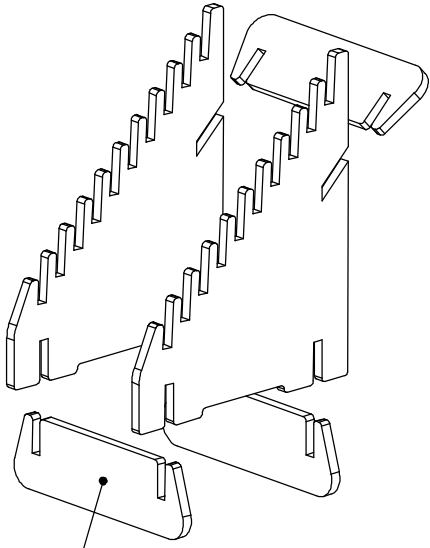

# 10-COUNT FINGERSLOT, BLACK WATERFALL DISPLAY

ORDER# 10CFSBLK

ON-SALE PRICE \$20.00 ANY QUANTITY  
(MINIMUM 5 PER ORDER)

WE CAN SCREEN-PRINT YOUR LOGO TOO!  
CALL TO FIND OUT: 1-800-973-2660

SIMPLE  
"SLIP-TOGETHER"  
ASSEMBLY  
(NO TOOLS REQUIRED)

**IN-STOCK!!!**

**HOLDS 10 SAMPLES**

MINIMUM TILE WIDTH: 12" WIDE:  
MAXIMUM TILE WIDTH: 24" (OR GREATER)  
STD COLOR: BLACK WITH BLACK PAINTED EDGES  
OTHER COLORS ARE AVAILABLE  
MAXIMUM TILE THICKNESS: 5/8" (.625")  
WE CAN MAKE OTHER SIZE SLOTS  
FOOTPRINT: 14-1/2" WIDE X 16" DEEP X 20" TALL  
WEIGHT 11 LBS