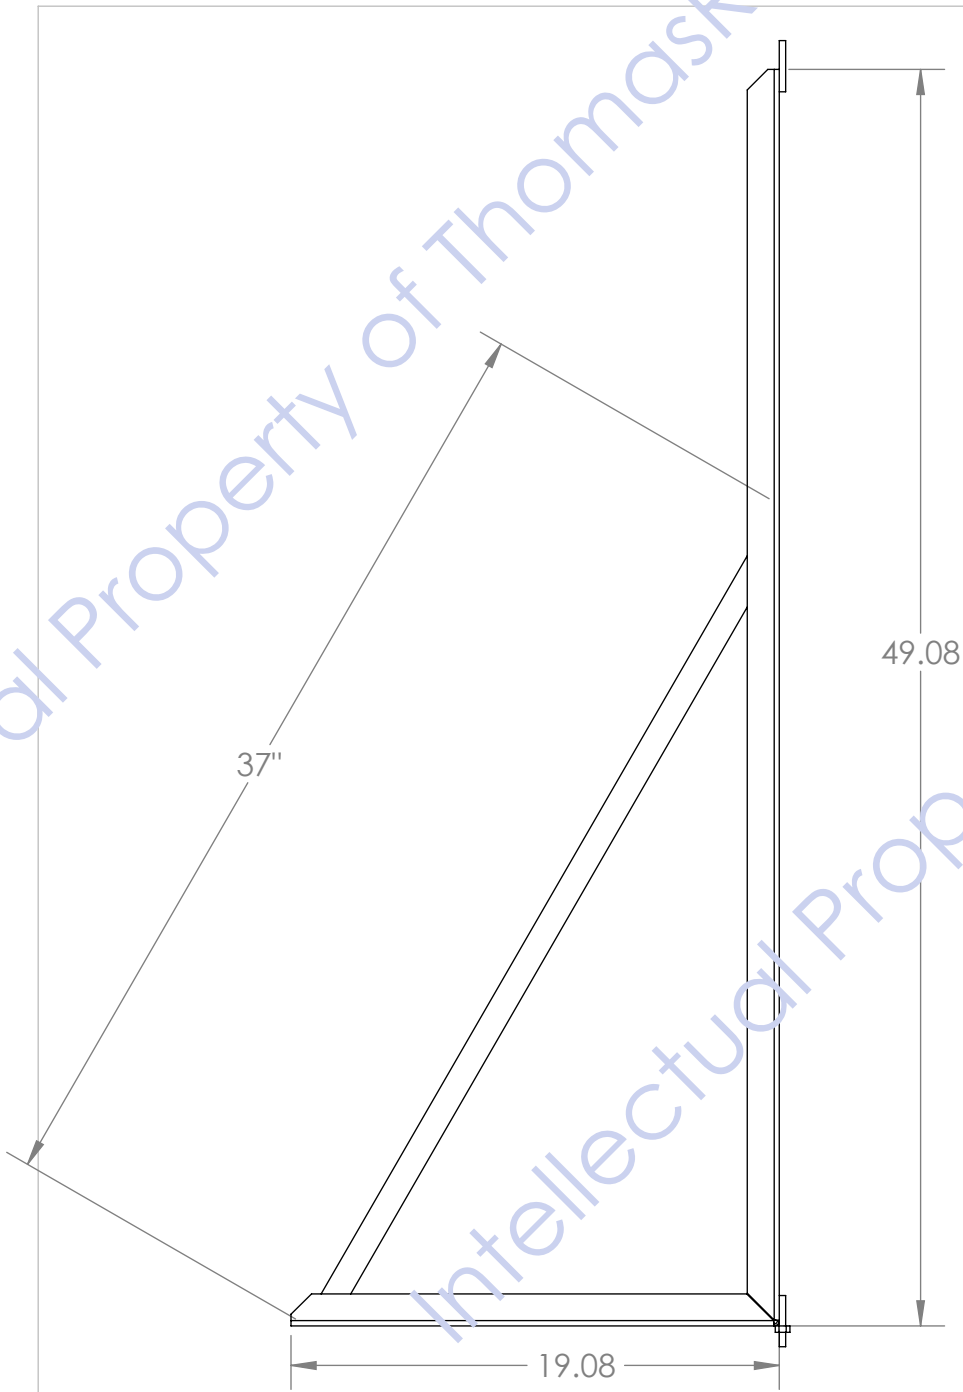

Back

24X48

RIGID CROSS BRACE

WING SPACING IS EVERY 3"

TO ACCOMODATE 24X48

HEAVY GAUGE CHANNEL