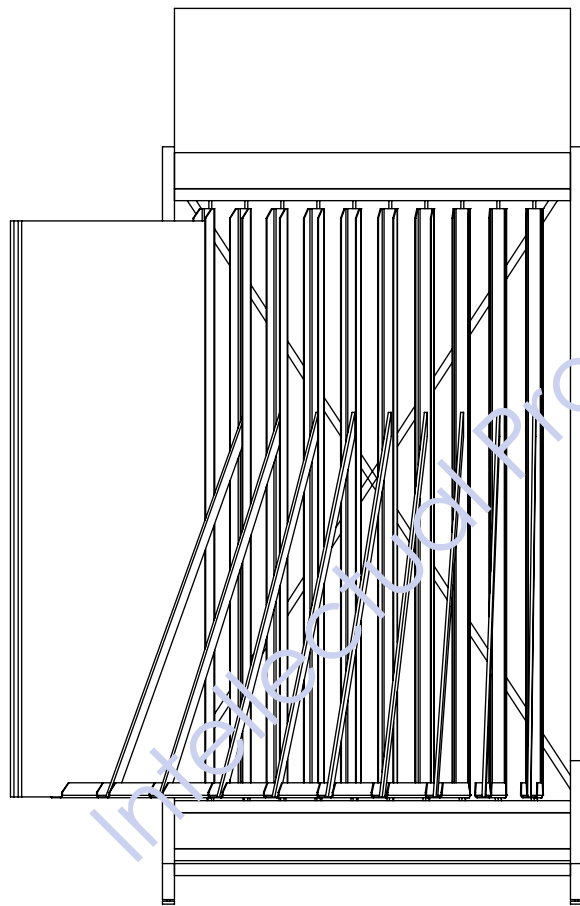

Back

24X48

RIGID CROSS BRACE

WING SPACING IS EVERY 3"

TO ACCOMODATE 24X48

HEAVY GAUGE CHANNEL