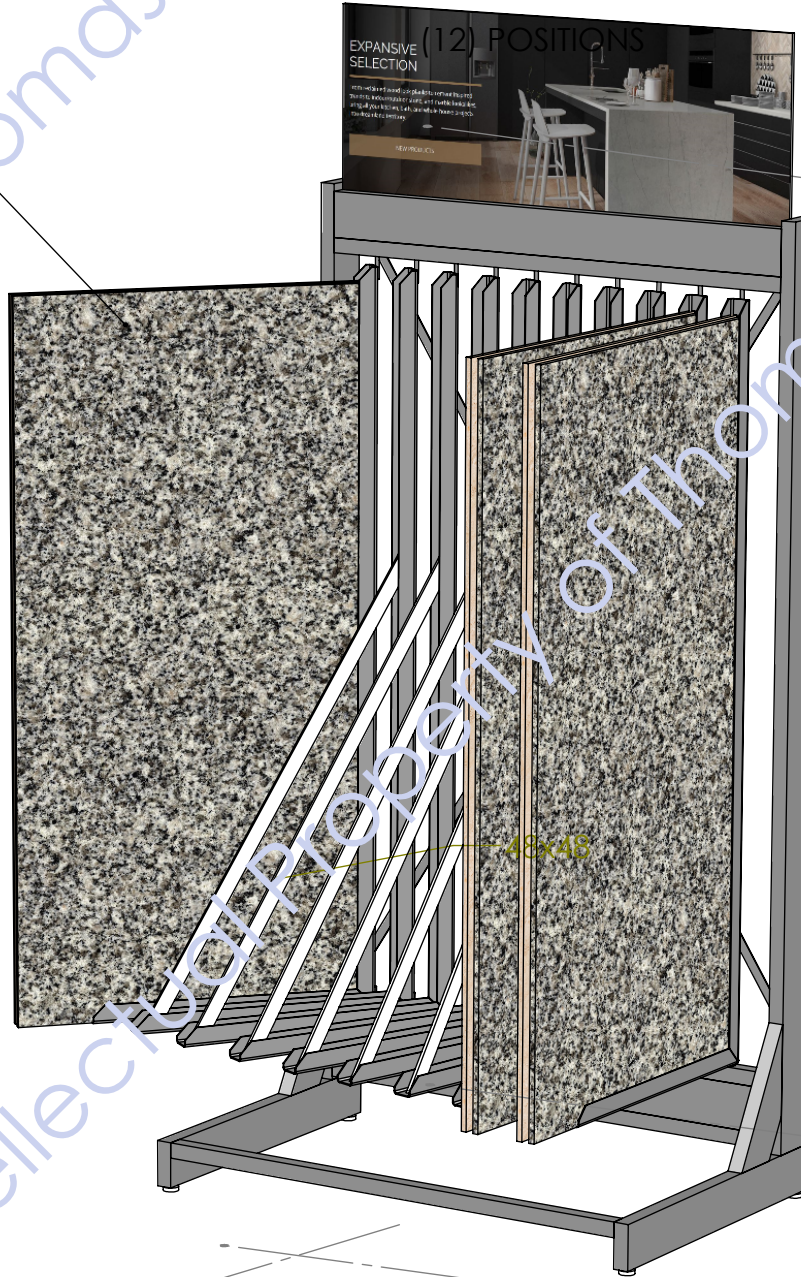

Back

24X48

RIGID CROSS BRACE

WING SPACING IS EVERY 3"

TO ACCOMODATE 24X48

HEAVY GAUGE CHANNEL