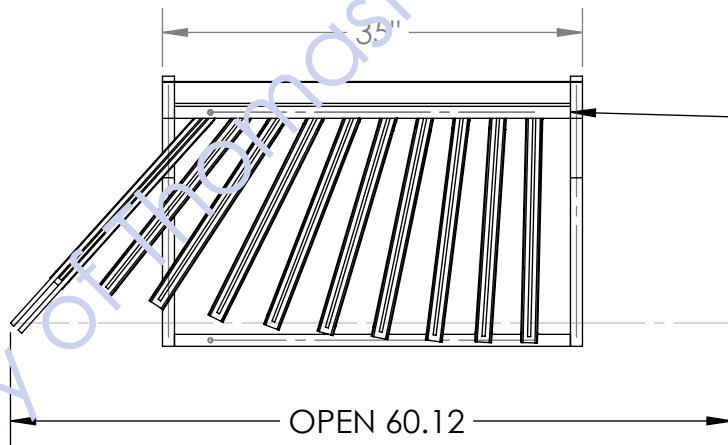

Back

24X48

RIGID CROSS BRACE

WING SPACING IS EVERY 3"

TO ACCOMODATE 24X48

HEAVY GAUGE CHANNEL