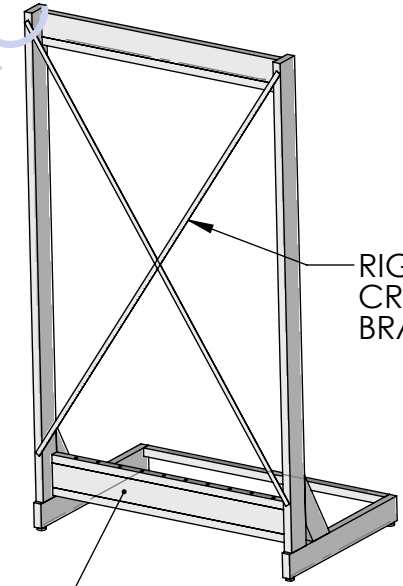

Back

24X48

RIGID CROSS BRACE

WING SPACING IS EVERY 3"

TO ACCOMODATE 24X48

HEAVY GAUGE CHANNEL