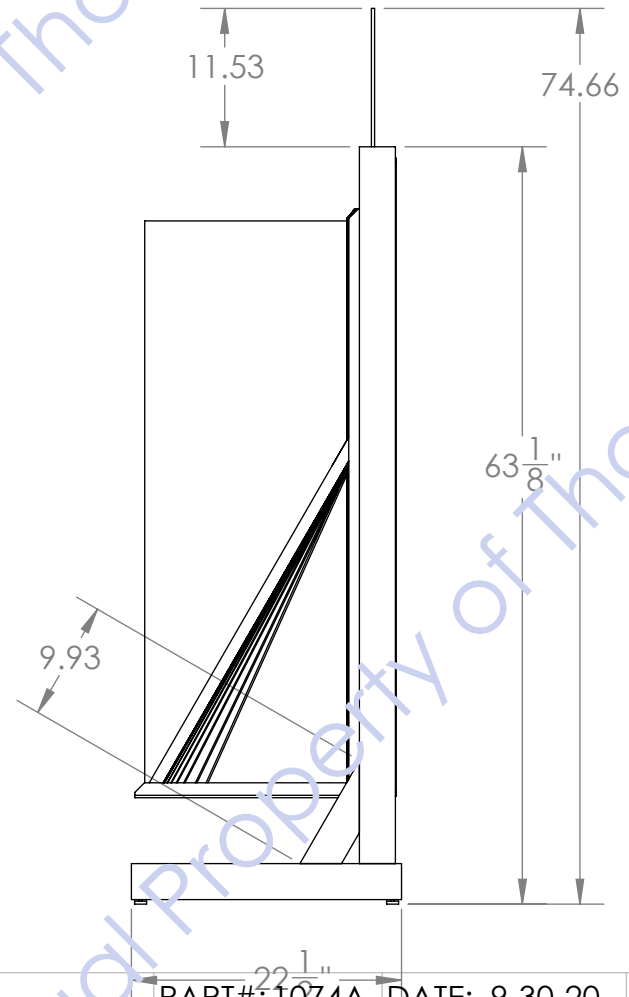

Back

24X48

RIGID CROSS BRACE

WING SPACING IS EVERY 3"

TO ACCOMODATE 24X48

HEAVY GAUGE CHANNEL