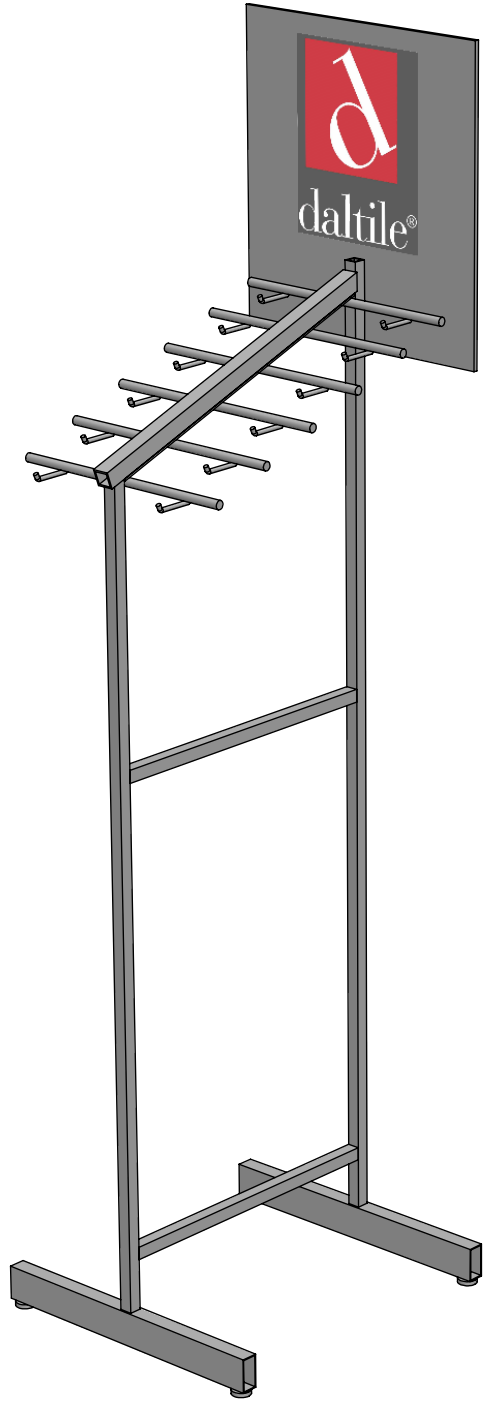

Back

7-1/2" X 48"

BOLTS ON UNDERNEATH