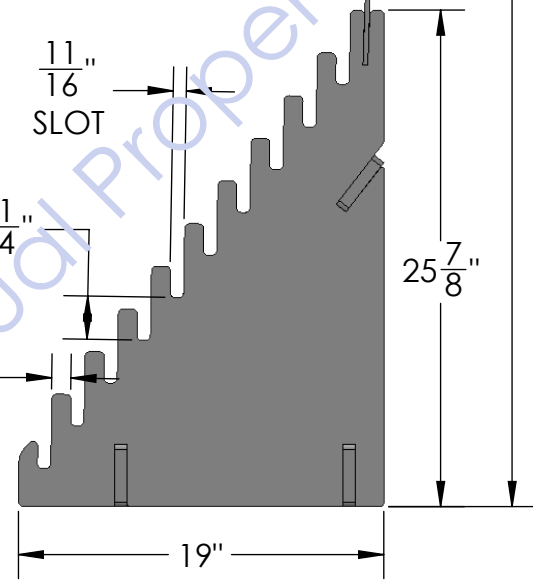

Back

ThomasRECOM TO APPLY LITHO IMAGES

SAMPLE DEPICTED IS 20X27

1/4" THICK BLACK MDF SIGN MATERIAL