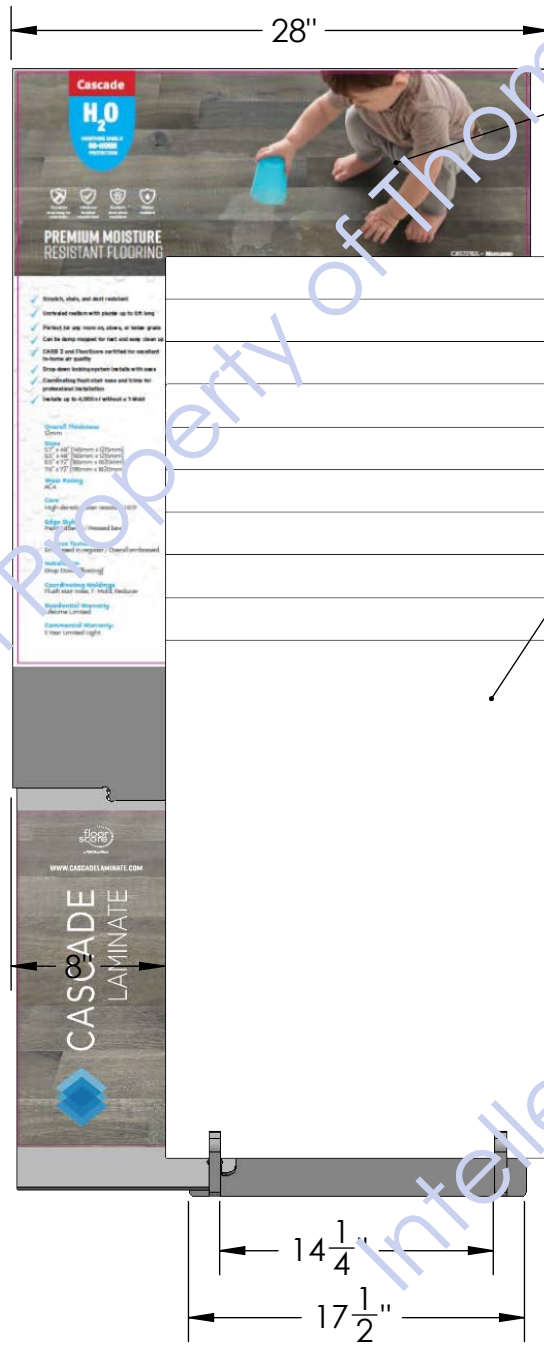

Back

ThomasRECOM TO APPLY LITHO IMAGES

SAMPLE DEPICTED IS 20X27

1/4" THICK BLACK MDF SIGN MATERIAL