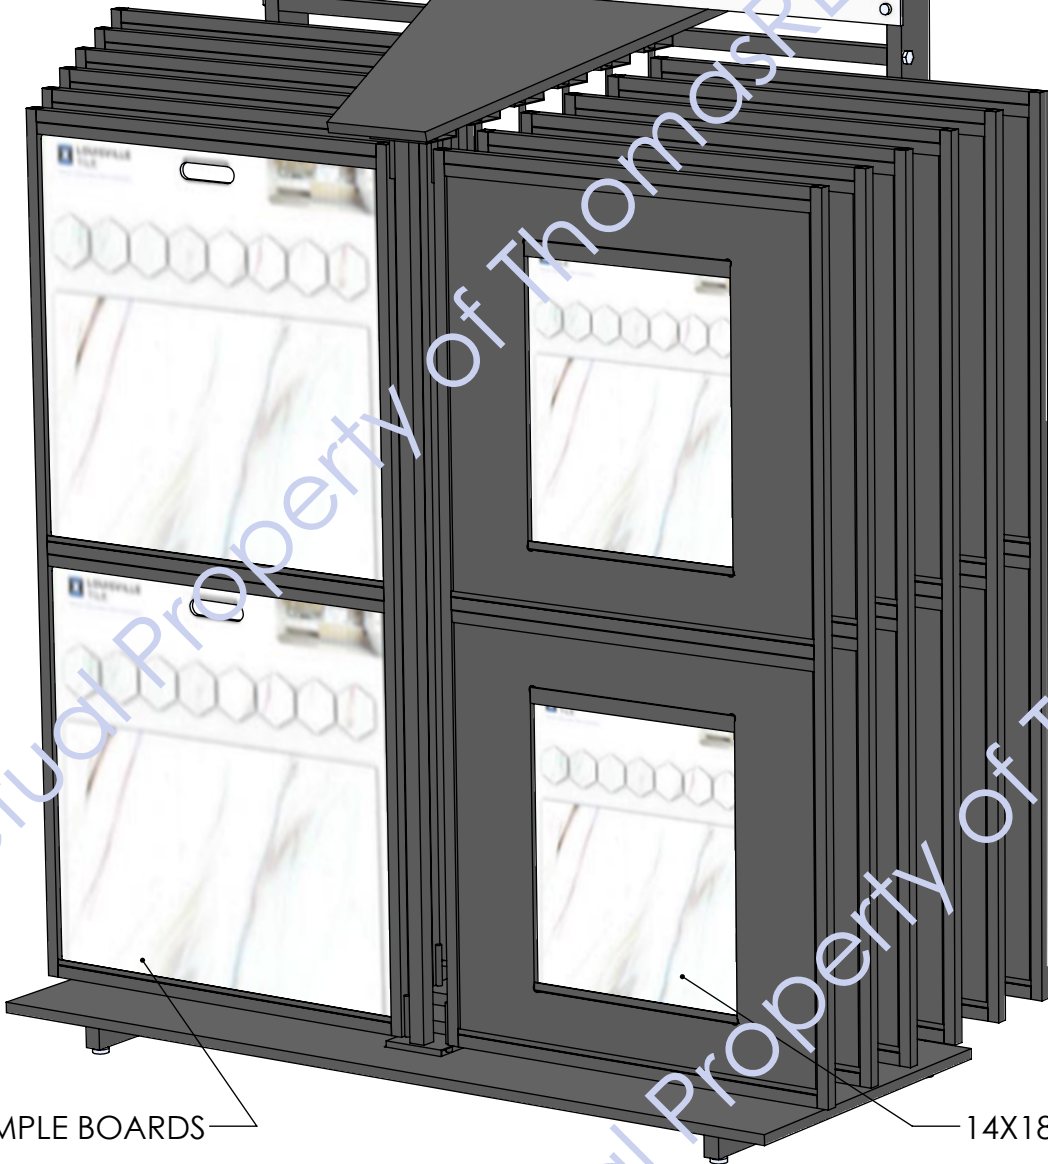

Back

25X25 SAMPLE BOARDS

14X18 SAMPLE BOARDS

BOARD INSERT  
WITH METAL  
CHANNELS

SAMPLE  
BOARD

MAIN WING CAN  
ACCOMMODATE THE 25X25  
SAMPLE BOARDS AND CAN  
ACCOMMODATE THE SPECIAL  
INSERTS TO HOLD THE SMALL  
BOARDS

UPPER AND LOWER  
CHANNELS