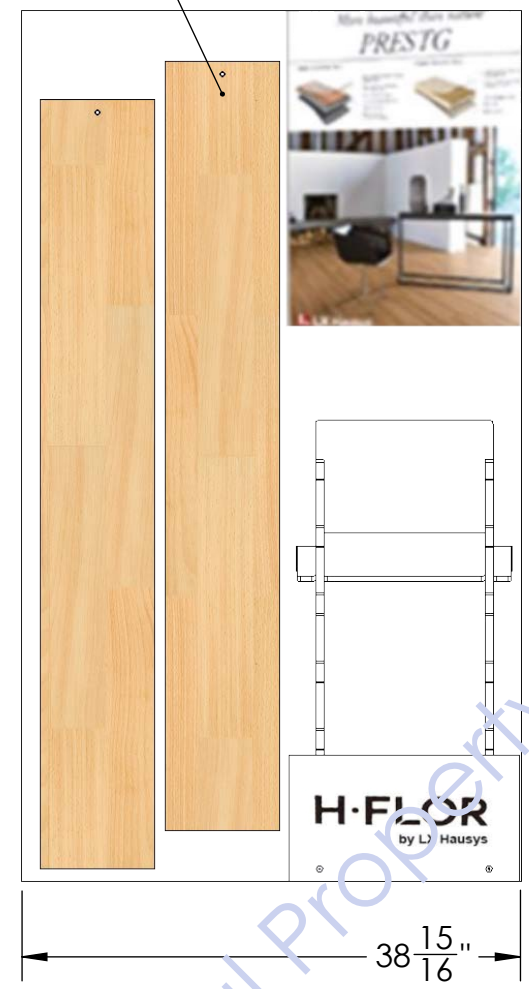

BOARDS HANG ON HOOKS
BOARDS MUST HAVE HANG HOLES

Back

SAMPLE IS 9" X 60"

SAMPLES ARE 9X60

18 1/2"

12 1/4"

68"

39 1/8"

H-FLOOR
by LX Hausys

Intellectual Property of ThomasRECOM

SAMPLE IS
9" WIDE X 60" LONG

Intellectual Property of ThomasRECOM