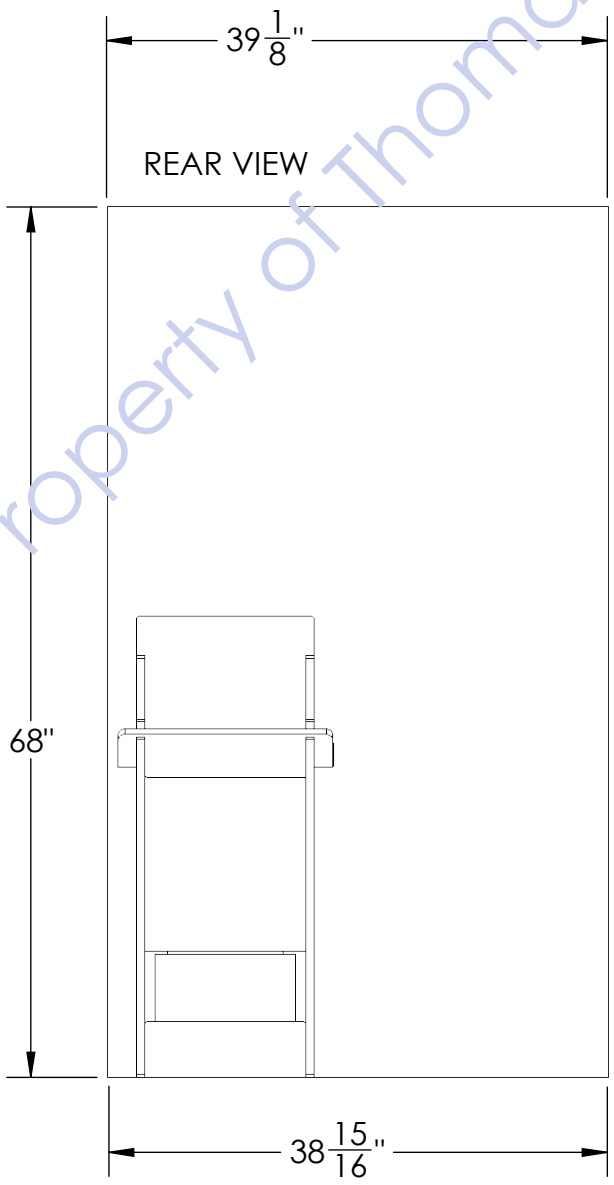

BOARDS HANG ON HOOKS
BOARDS MUST HAVE HANG HOLES

Back

SAMPLE IS 9" X 60"

SAMPLES ARE 9X60

18 1/2"

12 1/4"

68"

39 1/8"

H-FLOOR
by LX Hausys

Intellectual Property of ThomasRECOM

SAMPLE IS
9" WIDE X 60" LONG

Intellectual Property of ThomasRECOM