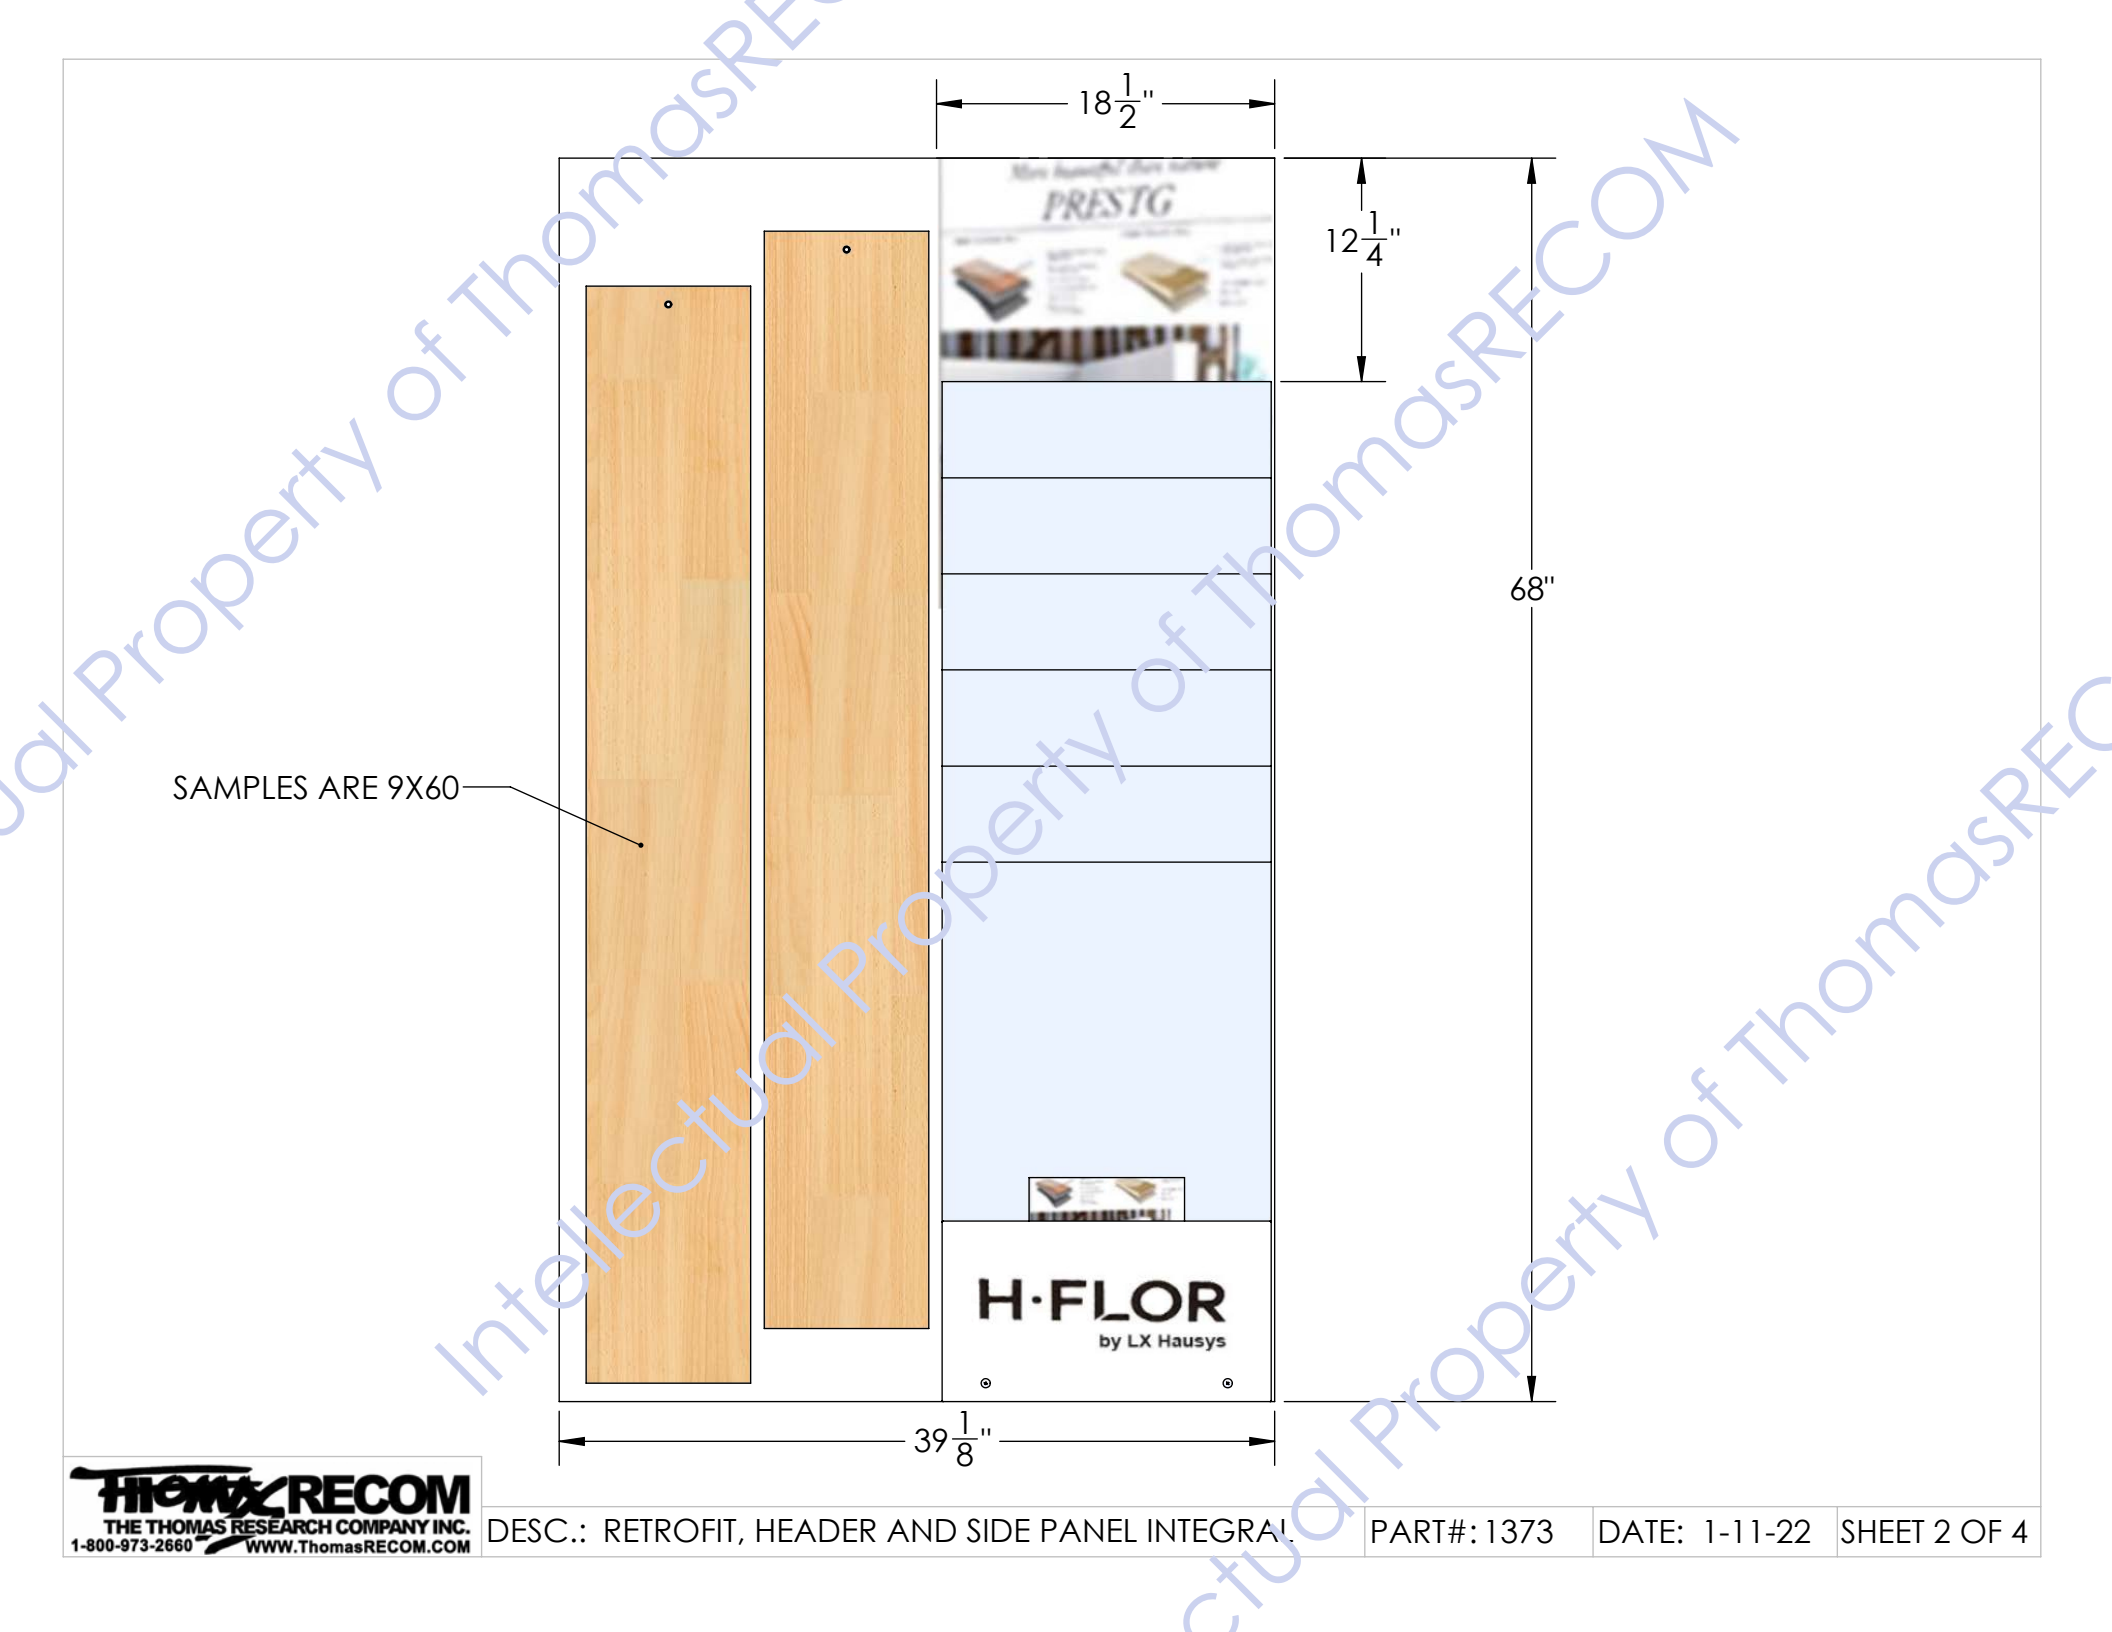

BOARDS HANG ON HOOKS
BOARDS MUST HAVE HANG HOLES

Back

SAMPLE IS 9" X 60"

SAMPLES ARE 9X60

18 1/2"

12 1/4"

68"

39 1/8"

H-FLOOR
by LX Hausys

Intellectual Property of ThomasRECOM

SAMPLE IS
9" WIDE X 60" LONG

Intellectual Property of ThomasRECOM