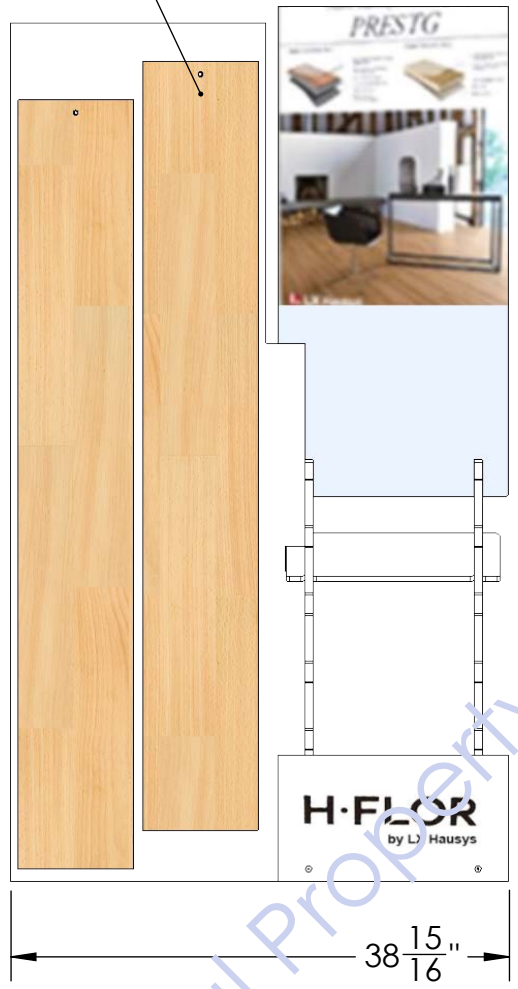

BOARDS HANG ON HOOKS
BOARDS MUST HAVE HANG HOLES

Back

5/8" MDF

SAMPLE IS 9" X 60"

Intellectual Property of ThomasRECOM

SAMPLE IS
9" WIDE X 60" LONG

REAR VIEW

Intellectual Property of ThomasRECOM

NOTCH KEEPS
PANEL UPRIGHT

NOTCH KEEPS
PANEL UPRIGHT