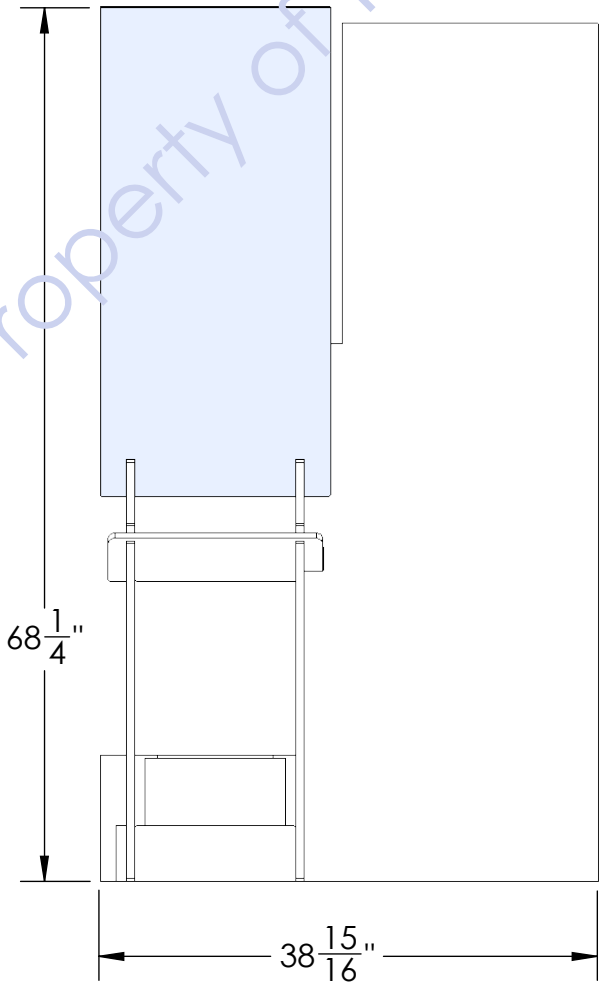

BOARDS HANG ON HOOKS
BOARDS MUST HAVE HANG HOLES

Back

5/8" MDF

SAMPLE IS 9" X 60"

Intellectual Property of ThomasRECOM

SAMPLE IS
9" WIDE X 60" LONG

REAR VIEW

Intellectual Property of ThomasRECOM

NOTCH KEEPS
PANEL UPRIGHT

NOTCH KEEPS
PANEL UPRIGHT