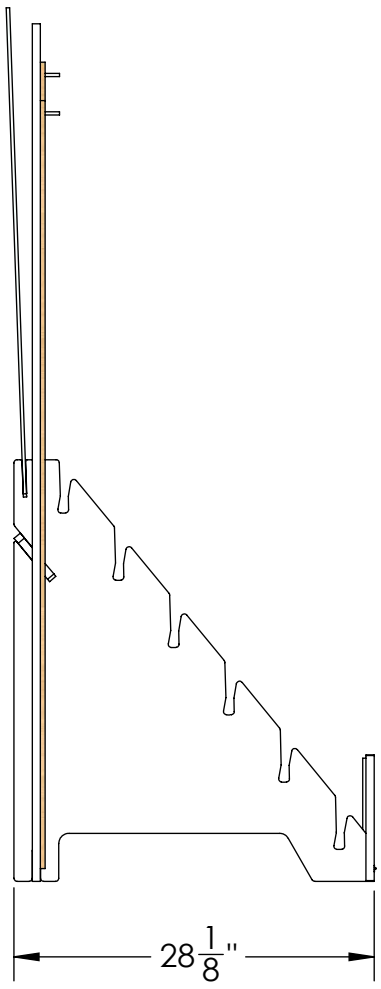

BOARDS HANG ON HOOKS
BOARDS MUST HAVE HANG HOLES

Back

5/8" MDF

SAMPLE IS 9" X 60"

Intellectual Property of ThomasRECOM

SAMPLE IS
9" WIDE X 60" LONG

REAR VIEW

Intellectual Property of ThomasRECOM

NOTCH KEEPS
PANEL UPRIGHT

NOTCH KEEPS
PANEL UPRIGHT