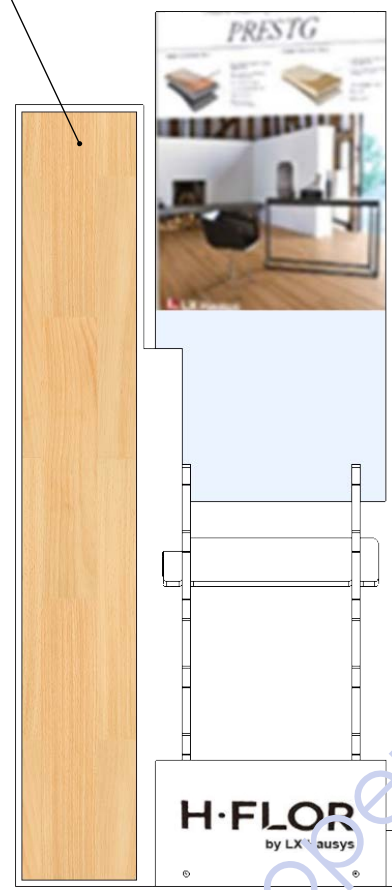

Back

5/8" MDF

SAMPLE IS 9" X 60"

Intellectual Property of ThomasRECOM

SAMPLE IS
9" WIDE X 60" LONG

Intellectual Property of ThomasRECOM

NOTCH KEEPS
PANEL UPRIGHT

NOTCH KEEPS
PANEL UPRIGHT