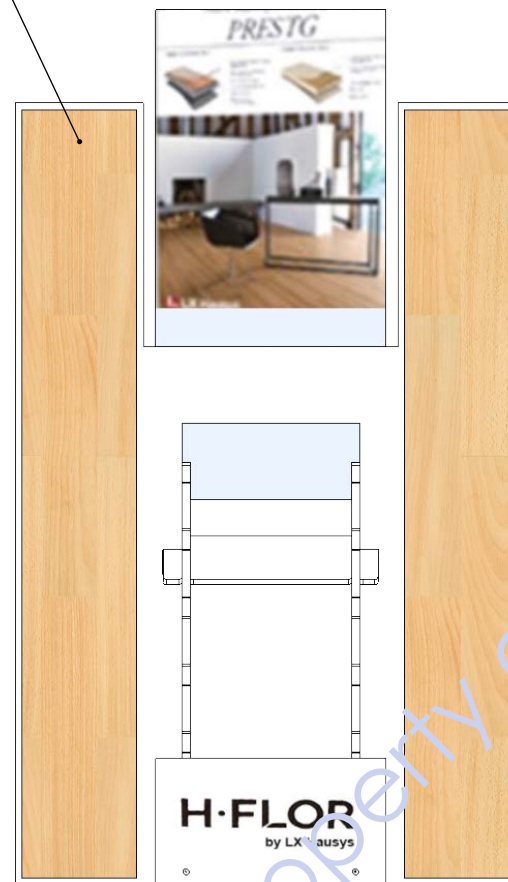

Back

5/8" MDF

SAMPLE IS 9" X 60"

Intellectual Property of ThomasRECOM

SAMPLE IS  
9" WIDE X 60" LONG

Intellectual Property of ThomasRECOM

NOTCH KEEPS  
PANEL UPRIGHT

NOTCH KEEPS  
PANEL UPRIGHT