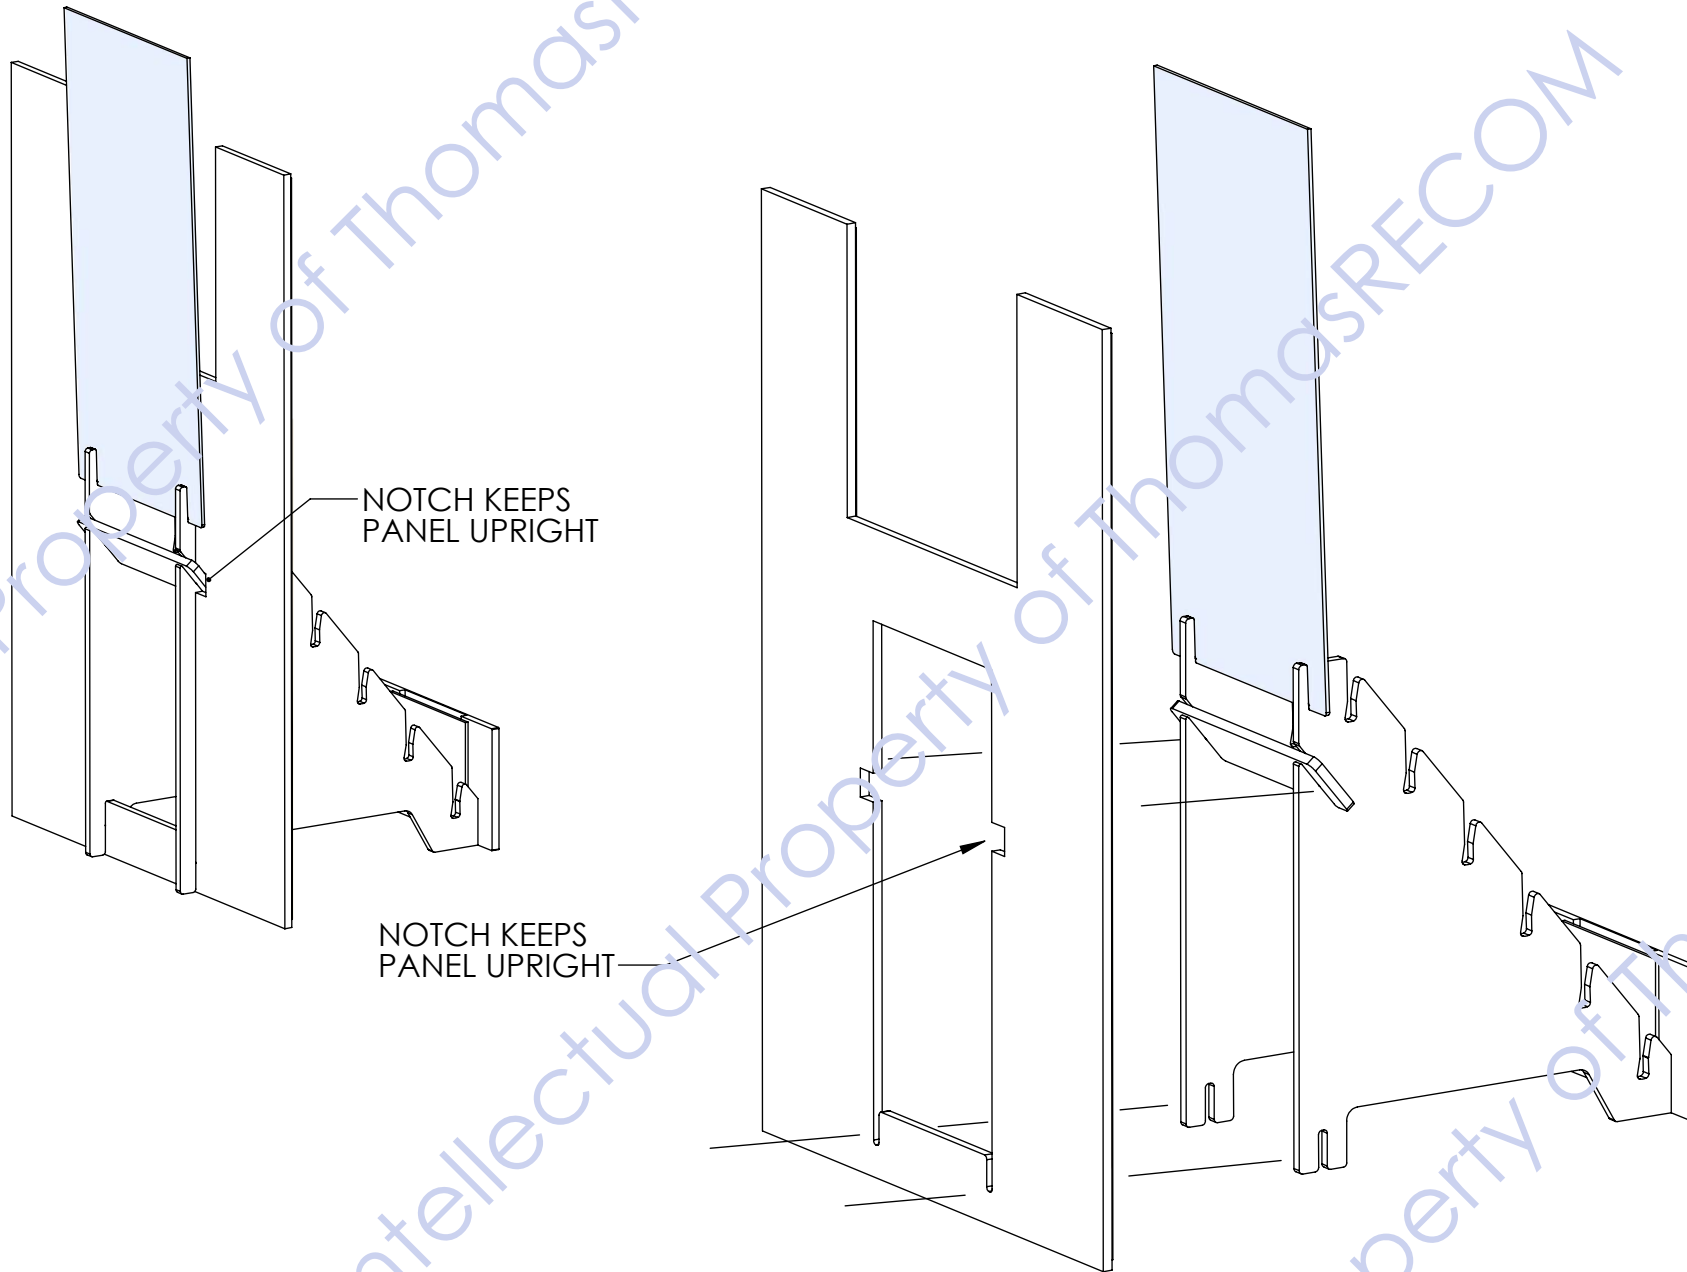

Back

5/8" MDF

SAMPLE IS 9" X 60"

Intellectual Property of ThomasRECOM

SAMPLE IS  
9" WIDE X 60" LONG

Intellectual Property of ThomasRECOM

NOTCH KEEPS  
PANEL UPRIGHT

NOTCH KEEPS  
PANEL UPRIGHT