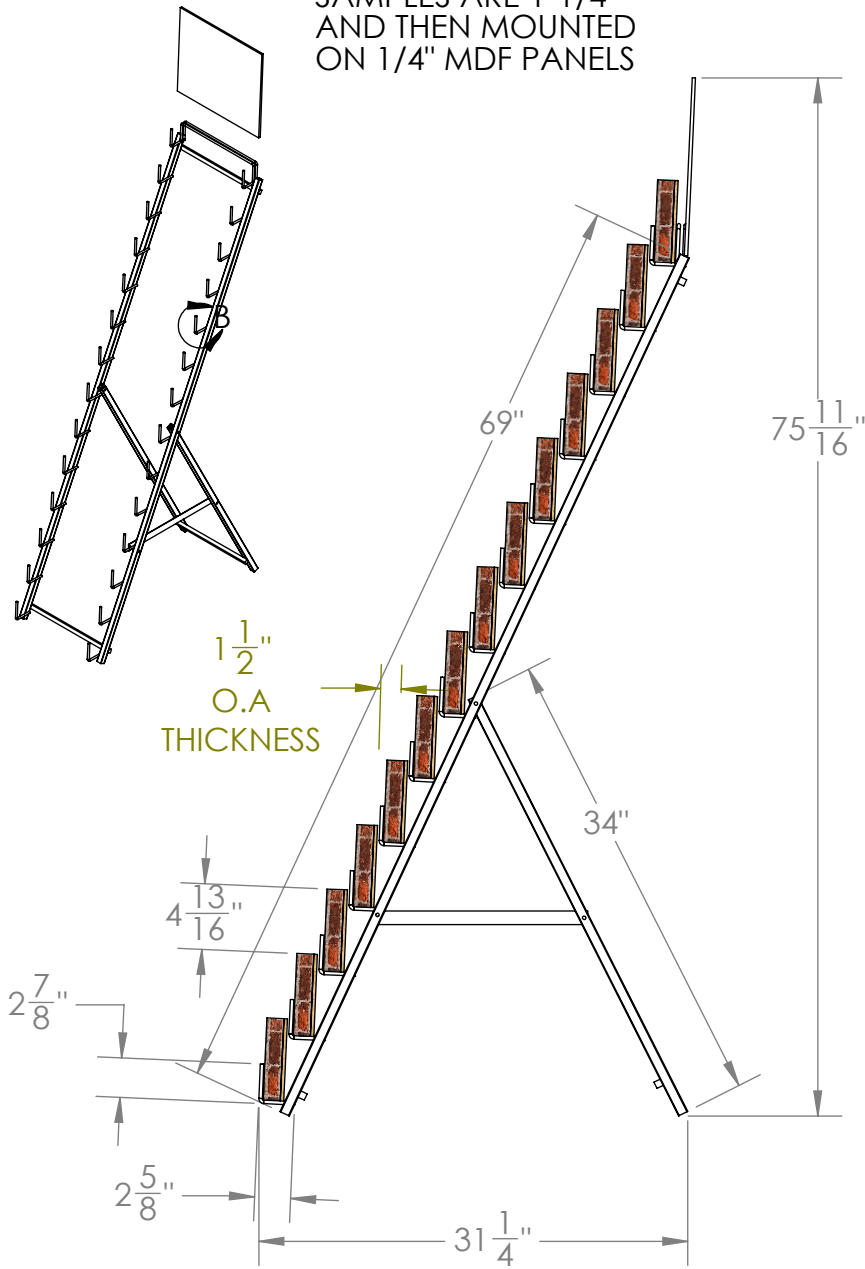

POWDERCOAT WHITE!!!!

Back

SIZE TO FIT EXISTING ART

WHITE SIGN