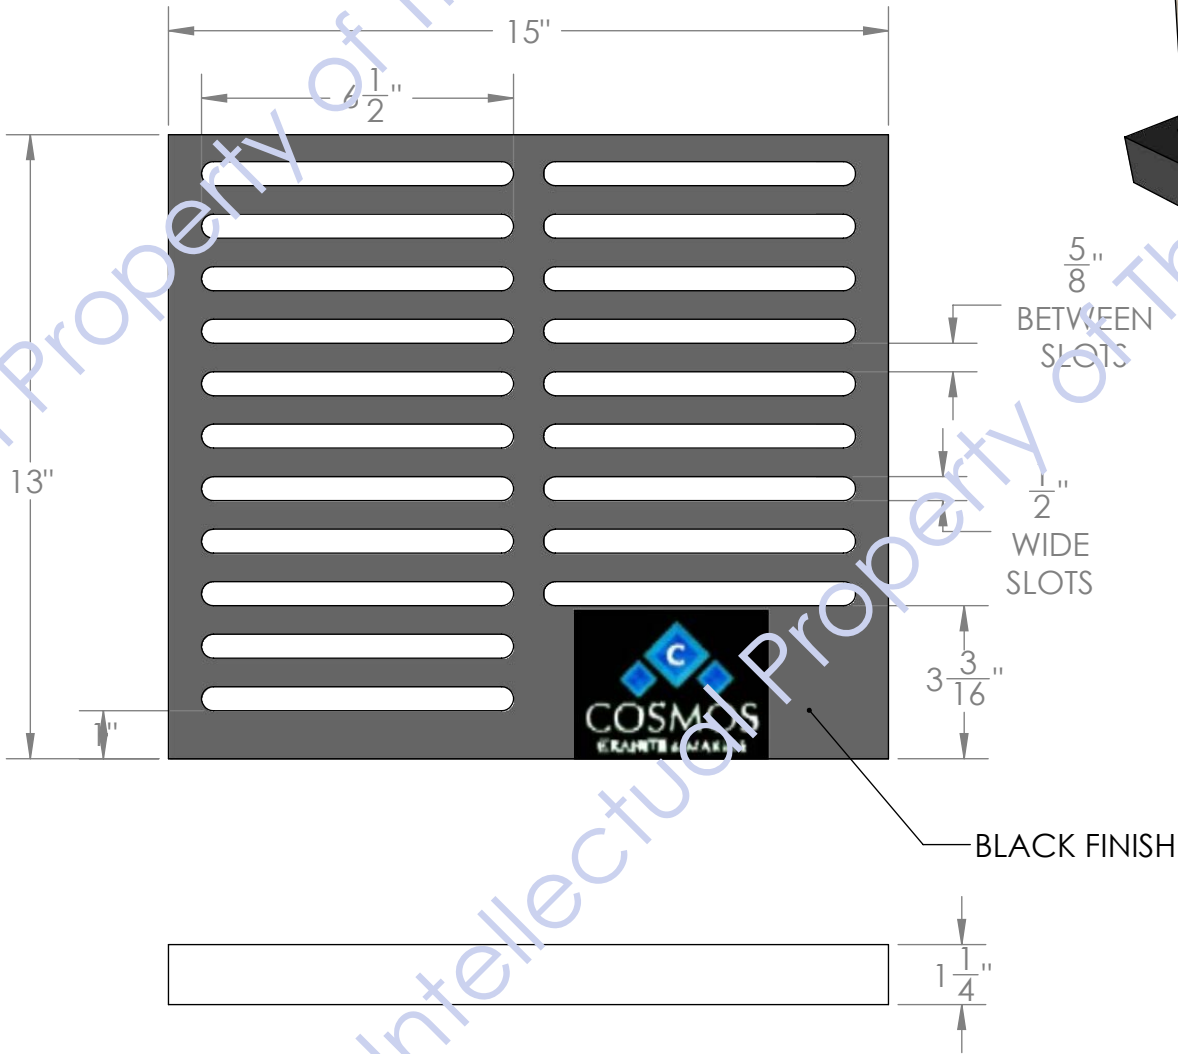

Back

BLACK EDGE-BANDING 4-SIDES

COSMOS LOGO SCREEN-PRINTED 2-COLORS (REQUIRES NEW SMALLER SCREEN)