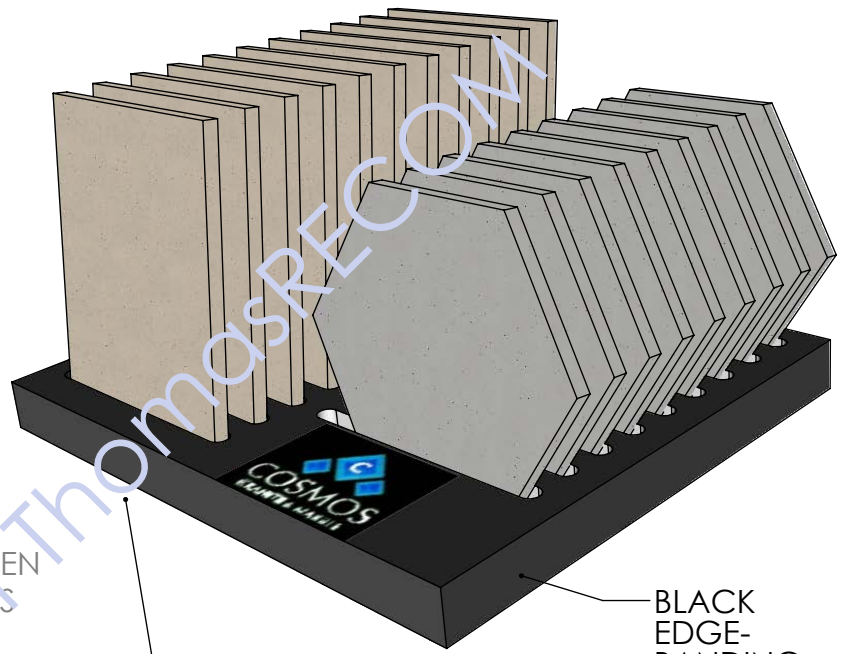

Back

BLACK EDGE-BANDING 4-SIDES

COSMOS LOGO SCREEN-PRINTED 2-COLORS (REQUIRES NEW SMALLER SCREEN)